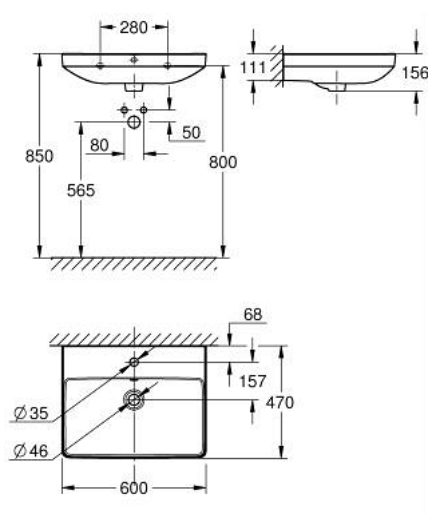

10 241 5SH 00 **EURO CERAMIC ΚΕΡΑΜΙΚΟΣ ΝΙΠΤΗΡΑΣ 60CM**

ΠΕΡΙΓΡΑΦΗ ΠΡΟΪΟΝΤΟΣ

- Χρώμα: alpine white
- wall hung
- 1 hole punched
- with overflow
- with antibacterial glazing HyperClean
- 600 x 470 mm
- wall fixings not included
- sanitary ware