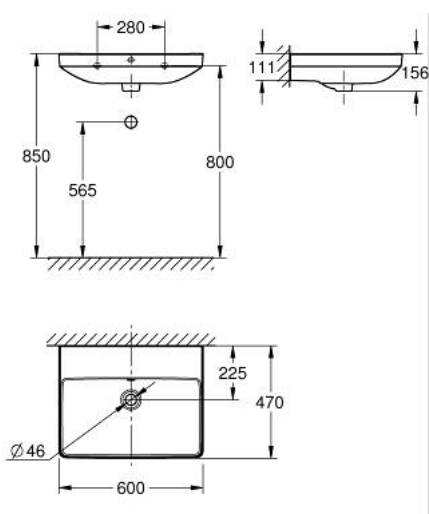

10 241 7SH 00 **EURO CERAMIC ΚΕΡΑΜΙΚΟΣ ΝΙΠΤΗΡΑΣ 60CM**

ΠΕΡΙΓΡΑΦΗ ΠΡΟΪΟΝΤΟΣ

- Χρώμα: alpine white
- wall hung
- without tap hole
- with overflow
- with antibacterial glazing HyperClean
- 600 x 470 mm
- wall fixings not included
- sanitary ware