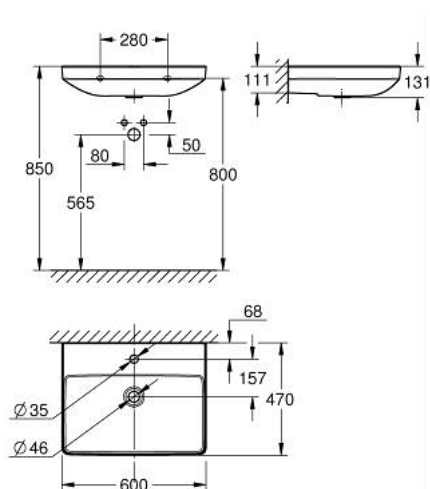

10 241 8SH 00 EURO CERAMIC ΚΕΡΑΜΙΚΟΣ ΝΙΠΤΗΡΑΣ 60CM

ΠΕΡΙΓΡΑΦΗ ΠΡΟΪΟΝΤΟΣ

- Χρώμα: alpine white
- wall hung
- 1 hole punched
- without overflow
- with antibacterial glazing HyperClean
- 600 x 470 mm
- wall fixings not included
- sanitary ware