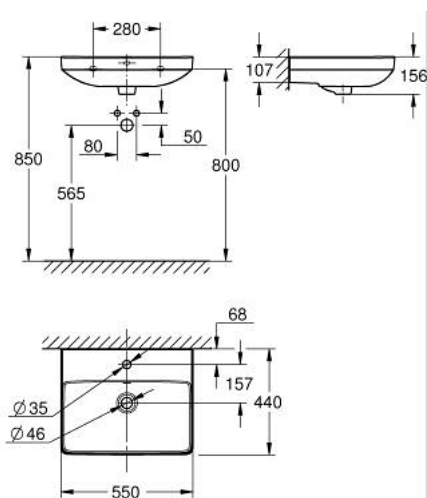

10 243 0SH 00 **EURO CERAMIC ΚΕΡΑΜΙΚΟΣ ΝΙΠΤΗΡΑΣ 55CM**

ΠΕΡΙΓΡΑΦΗ ΠΡΟΪΟΝΤΟΣ

- Χρώμα: alpine white
- wall hung
- 1 hole punched
- with overflow
- with antibacterial glazing HyperClean
- 550 x 440 mm
- wall fixings not included
- sanitary ware