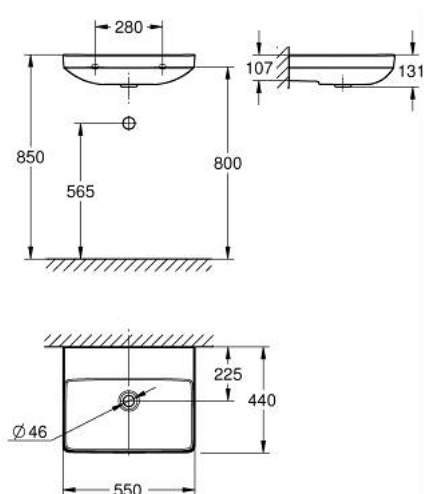

10 243 1SH 00 **EURO CERAMIC ΚΕΡΑΜΙΚΟΣ ΝΙΠΤΗΡΑΣ 55CM**

**ΠΕΡΙΓΡΑΦΗ ΠΡΟΪΟΝΤΟΣ**

- Χρώμα: alpine white
- wall hung
- without tap hole
- without overflow
- with antibacterial glazing HyperClean
- 550 x 440 mm
- wall fixings not included
- sanitary ware