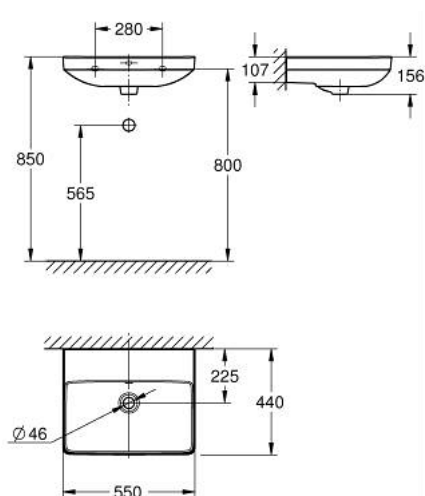

10 243 2SH 00 **EURO CERAMIC ΚΕΡΑΜΙΚΟΣ ΝΙΠΤΗΡΑΣ 55CM**

ΠΕΡΙΓΡΑΦΗ ΠΡΟΪΟΝΤΟΣ

- Χρώμα: alpine white
- wall hung
- without tap hole
- with overflow
- with antibacterial glazing HyperClean
- 550 x 440 mm
- wall fixings not included
- sanitary ware