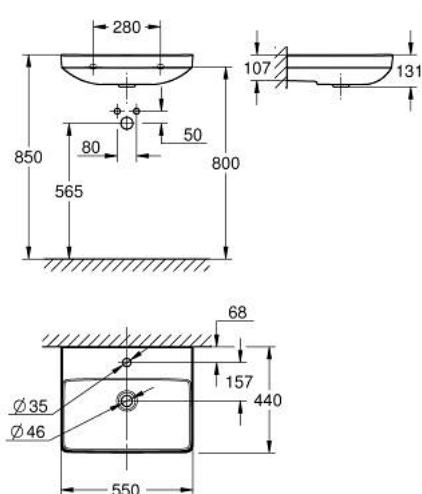

10 243 3SH 00 EURO CERAMIC ΚΕΡΑΜΙΚΟΣ ΝΙΠΤΗΡΑΣ 55CM

ΠΕΡΙΓΡΑΦΗ ΠΡΟΪΟΝΤΟΣ

- Χρώμα: alpine white
- wall hung
- 1 hole punched
- without overflow
- with antibacterial glazing HyperClean
- 550 x 440 mm
- wall fixings not included
- sanitary ware