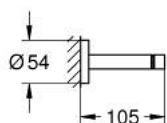

### ΠΕΡΙΓΡΑΦΗ ΠΡΟΪΟΝΤΟΣ

- Χρώμα: matte black
- material: metal
- 654 mm (functional length 600 mm)
- concealed fastening
- suitable for screwing (including screws and dowels)