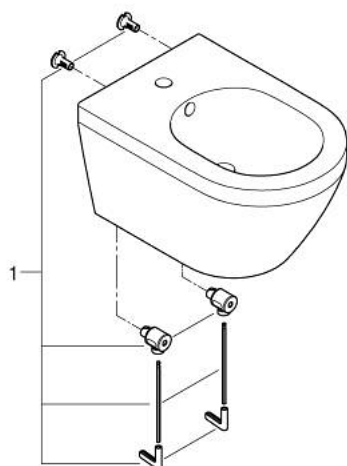

## 10 248 7SH 00 EURO CERAMIC ΜΠΙΝΤΕ ΤΟΙΧΟΥ

### ΠΕΡΙΓΡΑΦΗ ΠΡΟΪΟΝΤΟΣ

- Χρώμα: alpine white
- 1 hole punched
- with overflow
- including fixation set
- with antibacterial glazing HyperClean
- sanitary ware
- fully skirted with invisible fixation

10 248 7SH 00 **EURO CERAMIC ΜΠΙΝΤΕ ΤΟΙΧΟΥ**