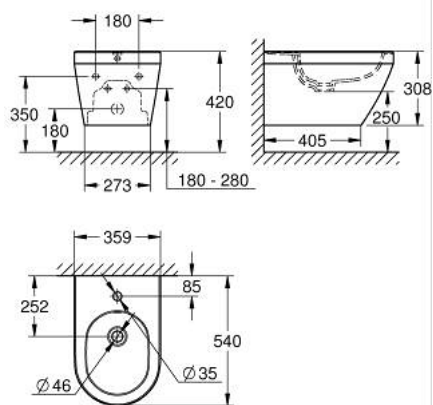

### ΠΕΡΙΓΡΑΦΗ ΠΡΟΪΟΝΤΟΣ

- Χρώμα: alpine white
- 1 hole punched
- with overflow
- including fixation set
- with antibacterial glazing HyperClean
- sanitary ware
- fully skirted with invisible fixation

10 248 7SH 00 **EURO CERAMIC ΜΠΙΝΤΕ ΤΟΙΧΟΥ**