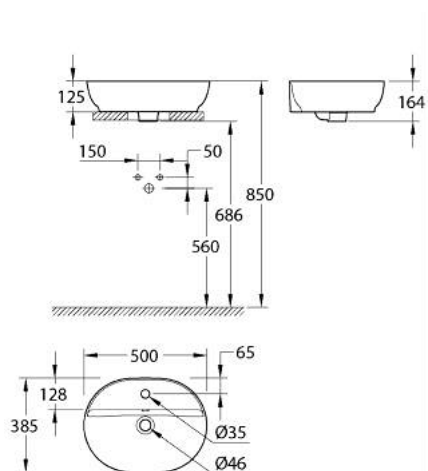

10 356 6SH 00 ESSENCE ΕΠΙΚΑΘΗΜΕΝΟΣ ΝΙΠΤΗΡΑΣ 50

ΠΕΡΙΓΡΑΦΗ ΠΡΟΪΟΝΤΟΣ

- Χρώμα: alpine white
- 1 hole punched
- with overflow
- 500 x 400 mm
- no waste set included
- recommended waste set: 118 229 SH00, please order separately
- including fixation set
- sanitary ware
- GROHE AquaCeramic antistick coating
- GROHE HyperClean anti-bacterial glazing