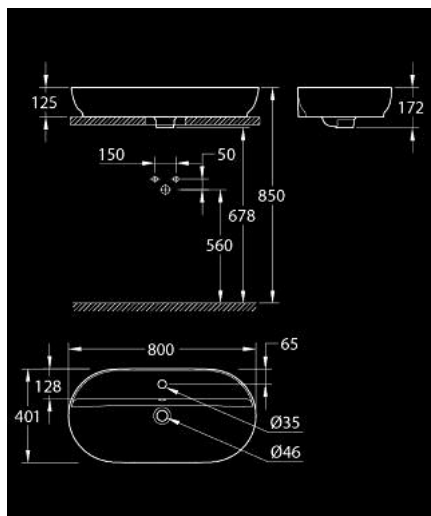

## 10 357 1SH 00 ESSENCE ΕΠΙΚΑΘΗΜΕΝΟΣ ΝΙΠΤΗΡΑΣ 80

### ΠΕΡΙΓΡΑΦΗ ΠΡΟΪΟΝΤΟΣ

- Χρώμα: alpine white
- 1 hole punched
- with overflow
- 800 x 400 mm
- no waste set included
- recommended waste set: 118 229 SH00, please order separately
- including fixation set
- sanitary ware
- GROHE AquaCeramic antistick coating
- GROHE HyperClean anti-bacterial glazing