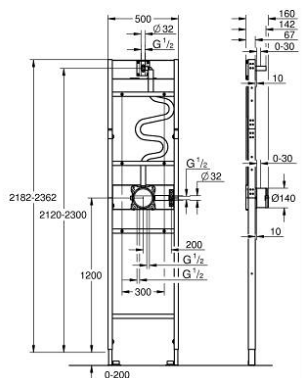

10 399 399 90 RAPIDO SHOWER FRAME ELEMENT FOR MONO CONCEALED SHOWER INSTALLATION

ΠΕΡΙΓΡΑΦΗ ΠΡΟΪΟΝΤΟΣ

- for shower installations with one hand shower and a Mono head shower
- pre-mounted rough-in set GROHE Rapido SmartBox (35 604)
- pre-mounted wall outlets for hand and head shower
- pre-mounted and insulated mixed water pipes
- for on-the-wall installations or dry-cladding
- χαλύβδινο πλαίσιο με επικάλυψη, αυτοστηριζόμενο
- completely pre-assembled
- depth adjustable
- 2 inlets below, 1/2"
- min. installation depth (from rough wall to end finish) 77-107 mm
- min. installation depth (from rough wall to frame front) 67 mm
- head shower outlet height adjustable by 180 mm
- sealing fleeces
- leak test done ex factory
- suitable for concealed 2-function trim sets
- suitable for GROHE shower outlet elbows with male connection threads, 1/2"
- suitable for GROHE shower arms with male connection threads, 1/2"
- perfect fit with Grohtherm concealed shower systems 103 995 0000 and 103 996 0000
- for on-the-wall installation please order wall brackets 103 999 9990 (sold separately)
- professional exclusive

Pure Freude
an Wasser

10 399 399 90 **RAPIDO SHOWER FRAME ELEMENT FOR MONO CONCEALED SHOWER INSTALLATION**

Δεν υπάρχει διαθέσιμη αναλυτική προβολή για αυτήν τη λίστα ανταλλακτικών.

ΑΝΤΑΛΛΑΚΤΙΚΑ , Αυγούστου 2023 – τώρα