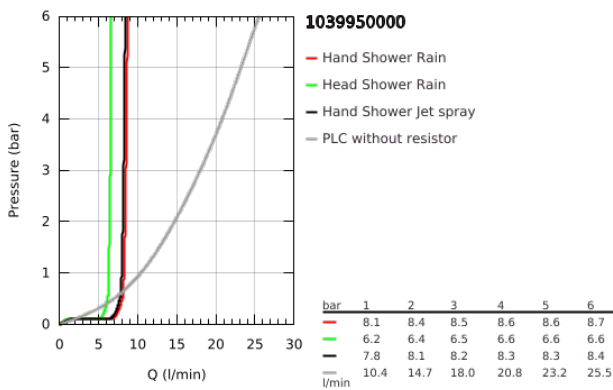

10 399 500 00 GROHTHERM CONCEALED SHOWER SYSTEM WITH TEMPESTA 250 CUBE

ΠΕΡΙΓΡΑΦΗ ΠΡΟΪΟΝΤΟΣ

- Χρώμα: chrome
- αποτελούμενο από :
 - concealed thermostatic shower mixer for 2 outlets with integrated shut off/diverter valve (24 079)
 - Tempesta 250 Cube head shower set (26 687) including horizontal shower arm 380 mm
 - hand shower Tempesta Cube 110, 2 sprays (26 746)
 - shower outlet elbow 1/2" with wall shower holder (26 370)
 - Rotaflex TwistStop shower hose 1500 mm 1/2" x 1/2" (28 409)
 - perfect fit with GROHE Rapido shower frame mono (103 993 9990) or GROHE Rapido Shower Frame Mono Heat Recovery (105 788 9990) and GROHE Rapido Shower Frame Mono Heat Recovery Plus (105 789 9990)
 - requires GROHE Rapido SmartBox universal rough-in box, 1/2" (35 604), if not combined with GROHE Rapido shower frame, please order separately
 - professional exclusive

10 399 500 00 **GROHTHERM CONCEALED SHOWER SYSTEM WITH TEMPESTA 250 CUBE**

ΑΝΤΑΛΛΑΚΤΙΚΑ, Αυγούστου 2023 – τώρα

1: Μόνωση $\varnothing 18,5 \times \varnothing 12 \times 2$ (Αριθμός ανταλλακτικού 0138900M)