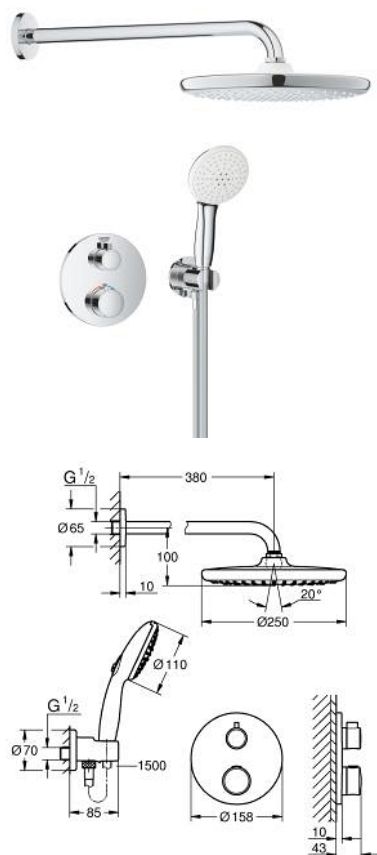

10 399 600 00 GROHTHERM CONCEALED SHOWER SYSTEM WITH TEMPESTA 250

ΠΕΡΙΓΡΑΦΗ ΠΡΟΪΟΝΤΟΣ

- Χρώμα: chrome
- αποτελούμενο από :
 - concealed thermostatic shower mixer for 2 outlets with integrated shut off/diverter valve (24 076)
 - Tempesta 250 head shower set (26 668) including horizontal shower arm 380 mm
 - Tempesta 110 hand shower 2 sprays (26 161)
- shower outlet elbow 1/2" with wall shower holder (28 679)
- Rotaflex TwistStop shower hose 1500 mm 1/2" x 1/2" (28 409)
- perfect fit with GROHE Rapido shower frame mono (103 993 9990) or GROHE Rapido Shower Frame Mono Heat Recovery (105 788 9990) and GROHE Rapido Shower Frame Mono Heat Recovery Plus (105 789 9990)
- requires GROHE Rapido SmartBox universal rough-in box, 1/2" (35 604), if not combined with GROHE Rapido shower frame, please order separately
- professional exclusive