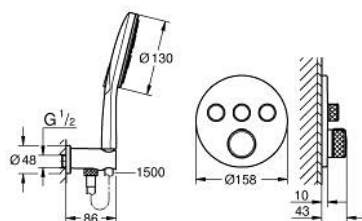

10 399 700 00 GROHTHERM SMARTCONTROL CONCEALED SHOWER SYSTEM WITH RAINSHOWER SMARTACTIVE 310

ΠΕΡΙΓΡΑΦΗ ΠΡΟΪΟΝΤΟΣ

- Χρώμα: chrome
- αποτελούμενο από :
 - concealed safety mixer with 3 valves (29 121)
 - Rainshower SmartActive 310 head shower set 2 sprays (26 475) including horizontal shower arm 430 mm
 - Rainshower SmartActive 130 hand shower 3 sprays (26 574)
 - shower outlet elbow 1/2" with holder (26 658)
 - σπιράλ Silverflex 1500 mm 1/2" x 1/2" (28 364)
 - optional flow regulator 9.5 l/min included for hand shower
- perfect fit with GROHE Rapido shower frame duo (103 994 9990), GROHE Rapido Shower Frame Duo Heat Recovery (105 786 9990) or GROHE Rapido Shower Frame Duo Heat Recovery Plus (105 787 9990)
- requires GROHE Rapido SmartBox universal rough-in box, 1/2" (35 604) and head shower rough-in 9.5 l/min (26 483), if not combined with GROHE Rapido shower frame, please order separately
- professional exclusive