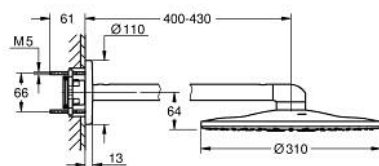

10 399 700 00 GROHTHERM SMARTCONTROL CONCEALED SHOWER SYSTEM WITH RAINSHOWER SMARTACTIVE 310

ΠΕΡΙΓΡΑΦΗ ΠΡΟΪΟΝΤΟΣ

- Χρώμα: chrome
- αποτελούμενο από :
 - concealed safety mixer with 3 valves (29 121)
 - Rainshower SmartActive 310 head shower set 2 sprays (26 475) including horizontal shower arm 430 mm
 - Rainshower SmartActive 130 hand shower 3 sprays (26 574)
 - shower outlet elbow 1/2" with holder (26 658)
 - σπιράλ Silverflex 1500 mm 1/2" x 1/2" (28 364)
 - optional flow regulator 9.5 l/min included for hand shower
- perfect fit with GROHE Rapido shower frame duo (103 994 9990), GROHE Rapido Shower Frame Duo Heat Recovery (105 786 9990) or GROHE Rapido Shower Frame Duo Heat Recovery Plus (105 787 9990)
- requires GROHE Rapido SmartBox universal rough-in box, 1/2" (35 604) and head shower rough-in 9.5 l/min (26 483), if not combined with GROHE Rapido shower frame, please order separately
- professional exclusive