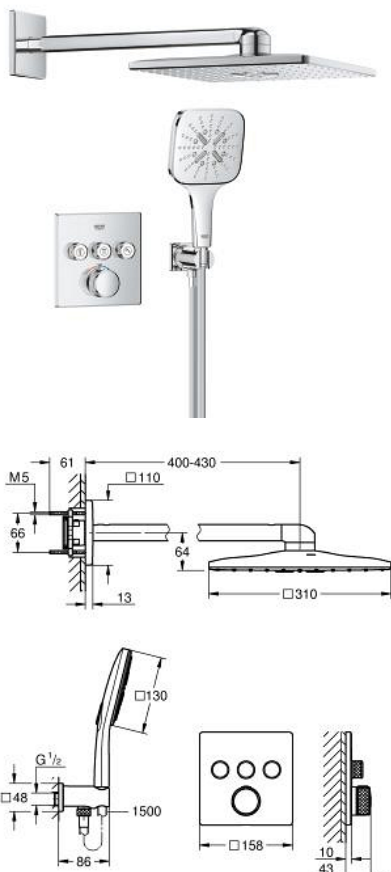

10 399 800 00 GROHTHERM SMARTCONTROL CONCEALED SHOWER SYSTEM WITH RAINSHOWER SMARTACTIVE 310 CUBE

ΠΕΡΙΓΡΑΦΗ ΠΡΟΪΟΝΤΟΣ

- Χρώμα: chrome
- αποτελούμενο από :
 - concealed safety mixer with 3 valves (29 126)
 - Rainshower SmartActive 310 Cube head shower set 2 sprays (26 479) including horizontal shower arm 430 mm
 - Rainshower SmartActive 130 Cube hand shower 3 sprays (26 582)
 - shower outlet elbow 1/2" with holder (26 659)
 - σπιράλ Silverflex 1500 mm 1/2" x 1/2" (28 364)
 - perfect fit with GROHE Rapido shower frame duo (103 994 9990), GROHE Rapido Shower Frame Duo Heat Recovery (105 786 9990) or GROHE Rapido Shower Frame Duo Heat Recovery Plus (105 787 9990)
 - requires GROHE Rapido SmartBox universal rough-in box, 1/2" (35 604) and head shower rough-in 9.5 l/min (26 483), if not combined with GROHE Rapido shower frame, please order separately
- professional exclusive