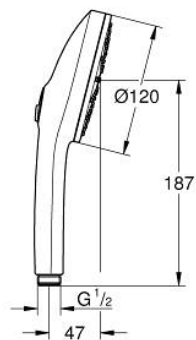

13 488 324 30 EUPHORIA 120 ΤΗΛΕΦΩΝΟ ΝΤΟΥΣ 3 ΛΕΙΤΟΥΡΓΙΩΝ

ΠΕΡΙΓΡΑΦΗ ΠΡΟΪΟΝΤΟΣ

- Χρώμα: matte black
- spray plate in corresponding colour
- spray patterns: Rain, Jet, Booster
- maximum flow rate (at 3 bar): 5.2 l/min
- GROHE EcoJoy - extra efficient water usage, perfect flow
- GROHE AquaBooster - enhanced spray performance with intensified water flow
- GROHE SmartSwitch - easily rotate the dial to enjoy your preferred spray option
- GROHE DreamSpray - perfect spray pattern
- GROHE SpeedClean σύστημα αποφυγήκαλάτων ασβεστίου
- Inner WaterGuide - inner insulation for surface protection
- universal mounting system, fitting all standard shower hoses
- ελάχιστη προτεινόμενη πίεση 1.0 bar
- κατάλληλο για ταχυθερμοσίφωνες
- professional exclusive