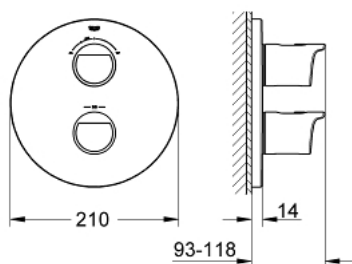

ΠΕΡΙΓΡΑΦΗ ΠΡΟΪΟΝΤΟΣ

- Χρώμα: chrome
- σετ τελικής εγκατάστασης για
- 35 500 000
- GROHE FastFixation
- Φινίρισμα GROHE LongLife
- GROHE Aqua Paddle ergonomically shaped handles
- διακόπτης ασφαλείας σε 38° C
- GROHE SafeStop Plus - optional temperature limiter at 43°C included
- GROHE AquaDimmer with multiple function:
- integrated GROHE EcoButton
- -ρύθμιση ροής
- διανεμητής: μπανιέρα / ντους
- χωρίς εντοιχισμένο σετ εγκατάστασης