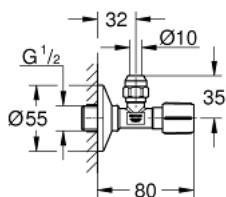

22 037 BE0 ΓΩΝΙΑΚΟΣ ΔΙΑΚΟΠΤΗΣ 1/2"

ΠΕΡΙΓΡΑΦΗ ΠΡΟΪΟΝΤΟΣ

- Χρώμα: polished nickel
- pre-roughened connection thread for easy sealing
- σύνδεση τοίχου 1/2"
- outlet thread 3/8"
- with length compensation
- with compression nut Ø 10mm
- water protected spindle shutoff, brass, with grease chamber and double o-ring sealing
- long connecting shaft
- ergonomic metal handle
- ένδειξη : ουδέτερο
- metal push-on escutcheon Ø 55 mm
- Φινίρισμα GROHE LongLife