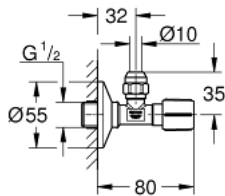

22 037 MG0 ΓΩΝΙΑΚΟΣ ΔΙΑΚΟΠΤΗΣ 1/2"

ΠΕΡΙΓΡΑΦΗ ΠΡΟΪΟΝΤΟΣ

- Χρώμα: satin graphite
- pre-roughened connection thread for easy sealing
- σύνδεση τοίχου 1/2"
- outlet thread 3/8"
- with length compensation
- with compression nut Ø 10mm
- water protected spindle shutoff, brass, with grease chamber and double o-ring sealing
- long connecting shaft
- ergonomic metal handle
- ένδειξη : ουδέτερο
- metal push-on escutcheon Ø 55 mm
- Φινίρισμα GROHE LongLife