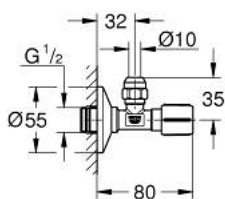

22 039 AL0 ΓΩΝΙΑΚΟΣ ΔΙΑΚΟΠΤΗΣ 1/2"

ΠΕΡΙΓΡΑΦΗ ΠΡΟΪΟΝΤΟΣ

- Χρώμα: brushed hard graphite
- self-sealing connection thread
- σύνδεση τοίχου 1/2"
- outlet thread 3/8"
- with length compensation
- with compression nut Ø 10mm
- water protected spindle shutoff, brass, with grease chamber and double o-ring sealing
- long connecting shaft
- ergonomic metal handle
- ένδειξη : ουδέτερο
- metal push-on escutcheon Ø 55 mm
- Φινίρισμα GROHE LongLife