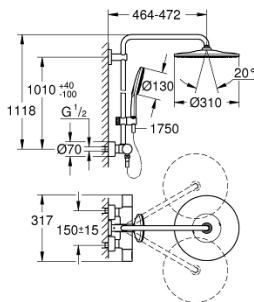

### ΠΕΡΙΓΡΑΦΗ ΠΡΟΪΟΝΤΟΣ

- Χρώμα: phantom black
- αποτελούμενο από :
  - horizontal swivable 450 mm shower arm
  - exposed Safety Mixer with Aquadimmer function
  - allows change between:
    - head shower Rainshower Mono 310
    - με σφαιρική ένωση
    - γωνία περιστροφής  $\pm 15^\circ$
  - hand shower Rainshower SmartActive 130
  - adjustable in height with gliding element
  - including performance grip
- Silverflex shower hose 1750 mm
- 9.5 l/min flow limiter
- GROHE TurboStat - compact cartridge with wax thermoelement
- διακόπτης ασφαλείας σε  $38^\circ\text{C}$
- GROHE SafeStop Plus - optional temperature limiter at  $43^\circ\text{C}$  included
- GROHE CoolTouch - no risk of scalding
- GROHE DreamSpray - perfect spray pattern
- GROHE SmartTip showering spray selection via push of a ring
- Flexible Installation - 1 adjustable bracket for existing drill holes
- GROHE SpeedClean σύστημα αποφυγής αλάτων ασβεστίου
- suitable for instantaneous heaters from 18 kW/h
- minimum flow rate 5 l/min.