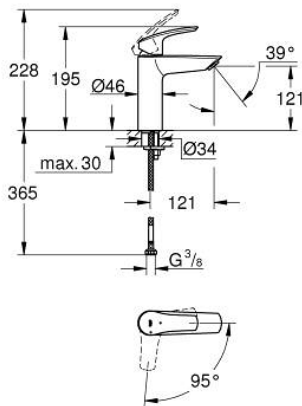

23 395 243 E **EUROSMART BASIN MIXER 1/2"**
M-SIZE

PRODUCT DESCRIPTION

- Colour: matte black
- monobloc installation
- metal lever
- 28 mm ceramic cartridge with GROHE SilkMove
- EcoMode - cold water flow in mid-lever position saves energy
- adjustable flow rate limiter
- with temperature limiter
- GROHE EcoJoy - less water, perfect flow
- maximum flow rate (at 3 bar): 5 l/min
- Protected Water Ways no contact of water with lead or nickel inside the tap
- GROHE FastFixation installation system
- smooth body
- flexible connection hoses
- professional edition

23 395 243 E **EUROSMART BASIN MIXER 1/2"**
M-SIZE

SPARE PARTS, January 2024 – now

- 1: Lever (Spare part-nr. 485512430)
- 2: cap (Spare part-nr. 461162430)
- 3: Cartridge (Spare part-nr. 48518000)
- 4: flow control (Spare part-nr. 1106372430)
- 5: Shank mounting kit (Spare part-nr. 46645000)
- 6: Waste set with push-open plug (Spare part-nr. 658072430)*
- 7: Mounting wrench (Spare part-nr. 19017000)*