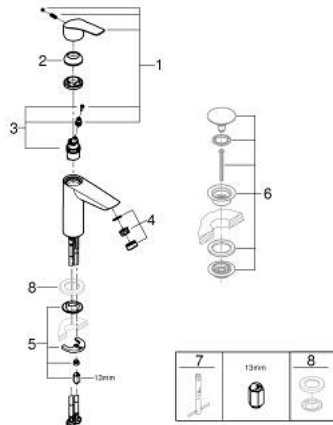

23 395 243 E **EUROSMART BASIN MIXER 1/2"**
M-SIZE

PRODUCT DESCRIPTION

- Colour: matte black
- monobloc installation
- metal lever
- 28 mm ceramic cartridge with GROHE SilkMove
- EcoMode - cold water flow in mid-lever position saves energy
- adjustable flow rate limiter
- with temperature limiter
- GROHE EcoJoy - less water, perfect flow
- maximum flow rate (at 3 bar): 5 l/min
- Protected Water Ways no contact of water with lead or nickel inside the tap
- GROHE FastFixation installation system
- smooth body
- flexible connection hoses
- professional edition

23 395 243 E **EUROSMART BASIN MIXER 1/2"**
M-SIZE

SPARE PARTS, January 2024 – now

- 1: Lever (Spare part-nr. 485512430)
- 2: cap (Spare part-nr. 461162430)
- 3: Cartridge (Spare part-nr. 48518000)
- 4: flow control (Spare part-nr. 1106372430)
- 5: Shank mounting kit (Spare part-nr. 46645000)
- 6: Waste set with push-open plug (Spare part-nr. 658072430)*
- 7: Mounting wrench (Spare part-nr. 19017000)*