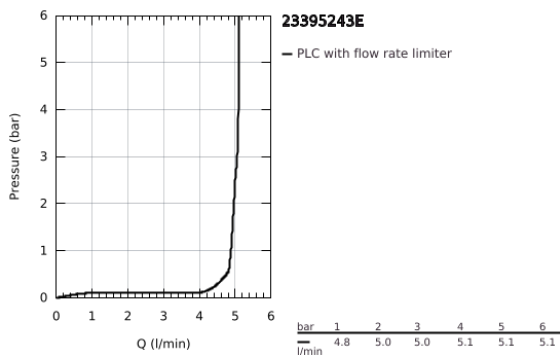

23 395 243 E **EUROSMART BASIN MIXER 1/2"**
M-SIZE

PRODUCT DESCRIPTION

- Colour: matte black
- monobloc installation
- metal lever
- 28 mm ceramic cartridge with GROHE SilkMove
- EcoMode - cold water flow in mid-lever position saves energy
- adjustable flow rate limiter
- with temperature limiter
- GROHE EcoJoy - less water, perfect flow
- maximum flow rate (at 3 bar): 5 l/min
- Protected Water Ways no contact of water with lead or nickel inside the tap
- GROHE FastFixation installation system
- smooth body
- flexible connection hoses
- professional edition

23 395 243 E **EUROSMART BASIN MIXER 1/2"**
M-SIZE

SPARE PARTS, January 2024 – now

- 1: Lever (Spare part-nr. 485512430)
- 2: cap (Spare part-nr. 461162430)
- 3: Cartridge (Spare part-nr. 48518000)
- 4: flow control (Spare part-nr. 1106372430)
- 5: Shank mounting kit (Spare part-nr. 46645000)
- 6: Waste set with push-open plug (Spare part-nr. 658072430)*
- 7: Mounting wrench (Spare part-nr. 19017000)*