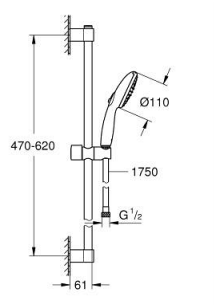

## 26 162 243 3 TEMPESTA 110 SHOWER RAIL SET 2 SPRAYS (RAIN, JET)

### ΠΕΡΙΓΡΑΦΗ ΠΡΟΪΟΝΤΟΣ

- Χρώμα: matte black
- αποτελούμενο από :
  - hand shower Tempesta 110 (26 161)
  - maximum flow rate (at 3 bar): 7.4 l/min
  - shower rail, 600 mm (27 523)
  - shower hose 1750 mm 1/2" x 1/2" (28 388)
  - GROHE EcoJoy - Less water, perfect flow
  - GROHE SmartSwitch - easily rotate the dial to enjoy your preferred spray option
  - GROHE DreamSpray - perfect spray pattern
- Flexible Installation - 1 adjustable bracket for existing drill holes
- adjustable rail holder (turn and glide shower holder)
- GROHE SpeedClean σύστημα αποφυγήςαλάτων ασβεστίου
- Inner WaterGuide - inner insulation for surface protection
- ShockProof silicone ring prevents damages caused by shower falling
- ελάχιστη προτεινόμενη πίεση 1.0 bar
- κατάλληλο για ταχυθερμοσίφωνες
- professional exclusive