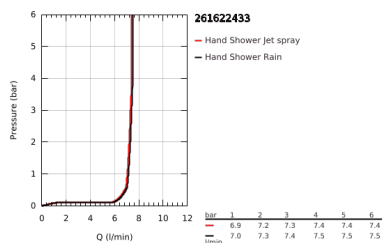

## 26 162 243 3 TEMPESTA 110 SHOWER RAIL SET 2 SPRAYS (RAIN, JET)

### ΠΕΡΙΓΡΑΦΗ ΠΡΟΪΟΝΤΟΣ

- Χρώμα: matte black
- αποτελούμενο από :
  - hand shower Tempesta 110 (26 161)
  - maximum flow rate (at 3 bar): 7.4 l/min
  - shower rail, 600 mm (27 523)
  - shower hose 1750 mm 1/2" x 1/2" (28 388)
  - GROHE EcoJoy - Less water, perfect flow
  - GROHE SmartSwitch - easily rotate the dial to enjoy your preferred spray option
  - GROHE DreamSpray - perfect spray pattern
- Flexible Installation - 1 adjustable bracket for existing drill holes
- adjustable rail holder (turn and glide shower holder)
- GROHE SpeedClean σύστημα αποφυγήςαλάτων ασβεστίου
- Inner WaterGuide - inner insulation for surface protection
- ShockProof silicone ring prevents damages caused by shower falling
- ελάχιστη προτεινόμενη πίεση 1.0 bar
- κατάλληλο για ταχυθερμοσίφωνες
- professional exclusive