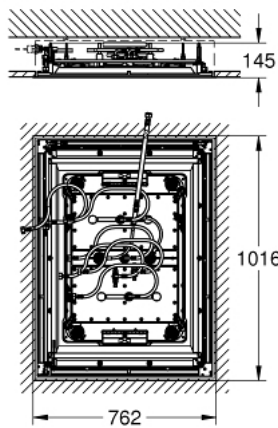

26 373 000 RAINSHOWER F-SERIES 40" AQUASYMPHONY ΚΕΦΑΛΗ ΝΤΟΥΖ ΟΡΟΦΗΣ 6+ ΛΕΙΤΟΥΡΓΕΙΩΝ ΜΕ ΦΩΣ

ΠΕΡΙΓΡΑΦΗ ΠΡΟΪΟΝΤΟΣ (1/2)

- Χρώμα: chrome
- 1016 mm x 762 mm x 145 mm
- μεταλλικό
- min. flow rate 25 l/min
- min. recommended pressure 3.0 bar
- 1 x AquaCurtain
- 1 x Pure XL spray
- 1 x 2 mist spray
- 2 x GROHE PureRain spray 400 x 190 mm
- 2 x XL Waterfall (separately controlled)
- 1 x 4 Bokoma Spray with adjustment angle 20°
- full spectrum LED: soft light with changing rainbow colours
- individually adjustable: permanent lighting with colour selection
- power supply for light 12 V DC
- έγκριση βάσει Ευρωπαϊκής Συμμόρφωσης (CE)
- GROHE SpeedClean σύστημα αποφυγήςαλάτων ασβεστίου
- GROHE DreamSpray - perfect spray pattern
- Φινίρισμα GROHE LongLife
- Requires rough-in set (26 376 000), F-digital Deluxe base unit box (26 374 000), Bluetooth unit (36 371 000) and various cable connections – all to be ordered separately due to installation situation.

Pure Freude
an Wasser

26 373 000 RAINSHOWER F-SERIES 40" AQUASYMPHONY ΚΕΦΑΛΗ ΝΤΟΥΖ ΟΡΟΦΗΣ 6+ ΛΕΙΤΟΥΡΓΕΙΩΝ ΜΕ ΦΩΣ

ΠΕΡΙΓΡΑΦΗ ΠΡΟΪΟΝΤΟΣ (2/2)

- The ceiling construction must be appropriate for the static requirement of the product (> 70 kg). Ceiling shower has to be controlled by 7 outlets + 1 hand shower outlet and the performance of the waste must be of sufficient size (> 100 l). For detailed planning please see separate planning & installation guide before start.
- recommendation: 34 634 000 Grohtherm F trim set for AquaSymphony