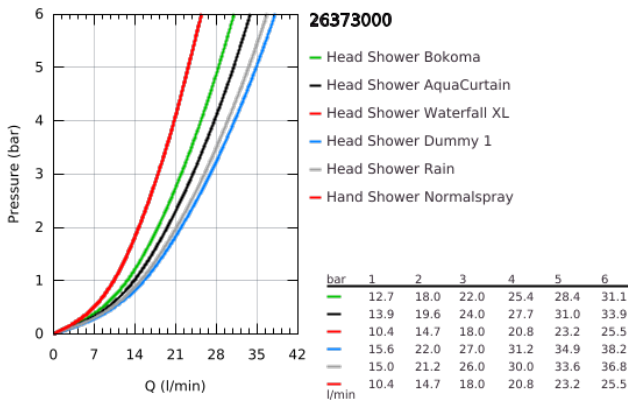

26 373 000 RAINSHOWER F-SERIES 40" AQUASYMPHONY ΚΕΦΑΛΗ ΝΤΟΥΖ ΟΡΟΦΗΣ 6+ ΛΕΙΤΟΥΡΓΕΙΩΝ ΜΕ ΦΩΣ

ΠΕΡΙΓΡΑΦΗ ΠΡΟΪΟΝΤΟΣ (1/2)

- Χρώμα: chrome
- 1016 mm x 762 mm x 145 mm
- μεταλλικό
- min. flow rate 25 l/min
- min. recommended pressure 3.0 bar
- 1 x AquaCurtain
- 1 x Pure XL spray
- 1 x 2 mist spray
- 2 x GROHE PureRain spray 400 x 190 mm
- 2 x XL Waterfall (separately controlled)
- 1 x 4 Bokoma Spray with adjustment angle 20°
- full spectrum LED: soft light with changing rainbow colours
- individually adjustable: permanent lighting with colour selection
- power supply for light 12 V DC
- έγκριση βάσει Ευρωπαϊκής Συμμόρφωσης (CE)
- GROHE SpeedClean σύστημα αποφυγήςαλάτων ασβεστίου
- GROHE DreamSpray - perfect spray pattern
- Φινίρισμα GROHE LongLife
- Requires rough-in set (26 376 000), F-digital Deluxe base unit box (26 374 000), Bluetooth unit (36 371 000) and various cable connections – all to be ordered separately due to installation situation.

Pure Freude
an Wasser

26 373 000 RAINSHOWER F-SERIES 40" AQUASYMPHONY ΚΕΦΑΛΗ ΝΤΟΥΖ ΟΡΟΦΗΣ 6+ ΛΕΙΤΟΥΡΓΕΙΩΝ ΜΕ ΦΩΣ

ΠΕΡΙΓΡΑΦΗ ΠΡΟΪΟΝΤΟΣ (2/2)

- The ceiling construction must be appropriate for the static requirement of the product (> 70 kg). Ceiling shower has to be controlled by 7 outlets + 1 hand shower outlet and the performance of the waste must be of sufficient size (> 100 l). For detailed planning please see separate planning & installation guide before start.
- recommendation: 34 634 000 Grohtherm F trim set for AquaSymphony