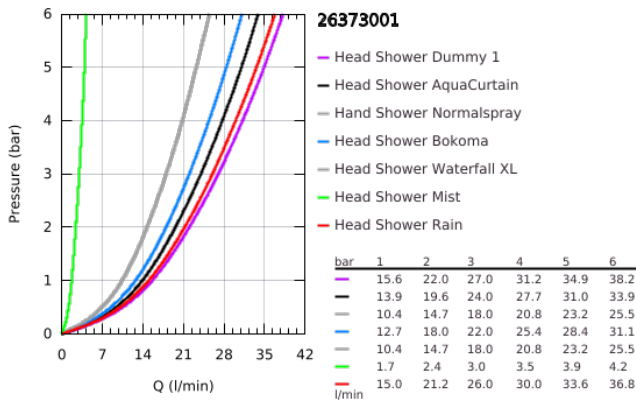

26 373 001 RAINSHOWER F-SERIES 40" AQUASYMPHONY ΚΕΦΑΛΗ ΝΤΟΥΖ ΟΡΟΦΗΣ 6+ ΛΕΙΤΟΥΡΓΕΙΩΝ ΜΕ ΦΩΣ

ΠΕΡΙΓΡΑΦΗ ΠΡΟΪΟΝΤΟΣ (1/2)

- Χρώμα: chrome
- 1016 mm x 762 mm x 145 mm
- material: metal
- min. flow rate 25 l/min
- min. recommended pressure 3.0 bar
- 1 x AquaCurtain
- 1 x Pure XL spray
- 1 x 2 mist spray
- 2 x GROHE PureRain spray 400 x 190 mm
- 2 x XL Waterfall (separately controlled)
- 1 x 4 Bokoma Spray with adjustment angle 20°
- full spectrum LED: soft light with changing rainbow colours
- individually adjustable: permanent lighting with colour selection
- power supply for light 12 V DC
- έγκριση βάσει Ευρωπαϊκής Συμμόρφωσης (CE)
- GROHE SpeedClean σύστημα αποφυγήςαλάτων ασβεστίου
- GROHE DreamSpray - perfect spray pattern
- Φινίρισμα GROHE LongLife
- requires rough-in set (26 865 000), F-digital Deluxe base unit box (26 864 000), Bluetooth unit (36 475 000) and various cable connections – all to be ordered separately due to installation situation.

26 373 001 RAINSHOWER F-SERIES 40" AQUASYMPHONY ΚΕΦΑΛΗ ΝΤΟΥΖ ΟΡΟΦΗΣ 6+ ΛΕΙΤΟΥΡΓΕΙΩΝ ΜΕ ΦΩΣ

ΠΕΡΙΓΡΑΦΗ ΠΡΟΪΟΝΤΟΣ (2/2)

- The ceiling construction must be appropriate for the static requirement of the product (total product weight > 70 kg). Performance of the drainage must be of sufficient size (> 100 l/min).
- recommendation: configuration with Grohtherm SmartControl 3 x Grohtherm SmartControl (29 126 000)3 x GROHE Rapido SmartBox (35 604 000)1 x Euphoria Cube Stick wall holder set 1 spray (26 405 000)
- Product contains built-in LED lamps, which cannot be changed: energy efficiency class: A++