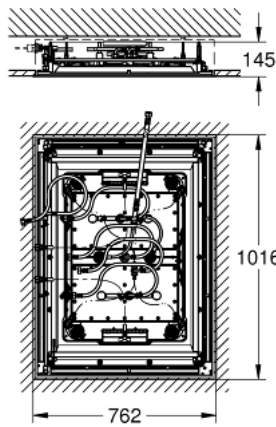

26 373 001 RAINSHOWER F-SERIES 40" AQUASYMPHONY ΚΕΦΑΛΗ ΝΤΟΥΖ ΟΡΟΦΗΣ 6+ ΛΕΙΤΟΥΡΓΕΙΩΝ ΜΕ ΦΩΣ

ΠΕΡΙΓΡΑΦΗ ΠΡΟΪΟΝΤΟΣ (1/2)

- Χρώμα: chrome
- 1016 mm x 762 mm x 145 mm
- material: metal
- min. flow rate 25 l/min
- min. recommended pressure 3.0 bar
- 1 x AquaCurtain
- 1 x Pure XL spray
- 1 x 2 mist spray
- 2 x GROHE PureRain spray 400 x 190 mm
- 2 x XL Waterfall (separately controlled)
- 1 x 4 Bokoma Spray with adjustment angle 20°
- full spectrum LED: soft light with changing rainbow colours
- individually adjustable: permanent lighting with colour selection
- power supply for light 12 V DC
- έγκριση βάσει Ευρωπαϊκής Συμμόρφωσης (CE)
- GROHE SpeedClean σύστημα αποφυγήςαλάτων ασβεστίου
- GROHE DreamSpray - perfect spray pattern
- Φινίρισμα GROHE LongLife
- requires rough-in set (26 865 000), F-digital Deluxe base unit box (26 864 000), Bluetooth unit (36 475 000) and various cable connections – all to be ordered separately due to installation situation.

26 373 001 RAINSHOWER F-SERIES 40" AQUASYMPHONY ΚΕΦΑΛΗ ΝΤΟΥΖ ΟΡΟΦΗΣ 6+ ΛΕΙΤΟΥΡΓΕΙΩΝ ΜΕ ΦΩΣ

ΠΕΡΙΓΡΑΦΗ ΠΡΟΪΟΝΤΟΣ (2/2)

- The ceiling construction must be appropriate for the static requirement of the product (total product weight > 70 kg). Performance of the drainage must be of sufficient size (> 100 l/min).
- recommendation: configuration with Grohtherm SmartControl 3 x Grohtherm SmartControl (29 126 000)3 x GROHE Rapido SmartBox (35 604 000)1 x Euphoria Cube Stick wall holder set 1 spray (26 405 000)
- Product contains built-in LED lamps, which cannot be changed: energy efficiency class: A++