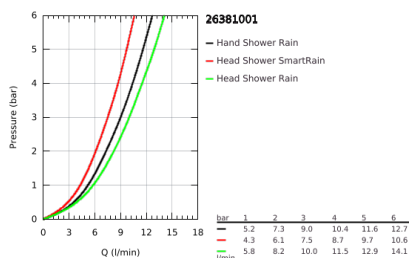

### ΠΕΡΙΓΡΑΦΗ ΠΡΟΪΟΝΤΟΣ

- Χρώμα: chrome
- αποτελούμενο από :
  - horizontal 390 mm shower arm, adjustable before installation
  - change by diverter between hand shower, head shower or head shower Eco setting
  - head shower Tempesta 210 (26 408)
  - 2 spray patterns (via diverter): Rain, SmartRain
- με σφαιρική ένωση
- γωνία περιστροφής  $\pm 15^\circ$
- hand shower Tempesta 100 (27 852)
- spray pattern: Rain
- adjustable in height with gliding element
- distance between diverter and upper bracket: 620 mm
- shower hose Relaxaflex 1500 mm (28 151)
- shower hose Relaxaflex 1250 mm (28 150)
- flexible installation: connection to faucet / wall union for water supply with 1/2" thread of the 1250 mm shower hose
- GROHE DreamSpray - perfect spray pattern
- Φινίρισμα GROHE LongLife
- GROHE SpeedClean σύστημα αποφυγής αλάτων ασβεστίου
- Inner WaterGuide - inner insulation for surface protection