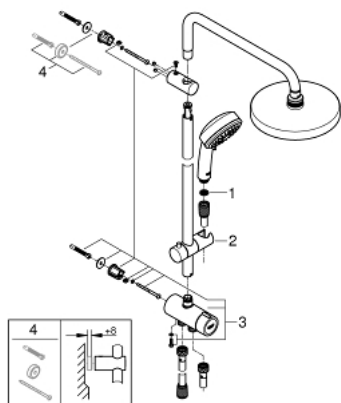

26 453 000 TEMPESTA COSMOPOLITAN SYSTEM 200 ΕΠΙΤΟΙΧΟ ΣΥΣΤΗΜΑ ΝΤΟΥΣ ΜΕ ΔΙΑΝΟΜΕΑ

ΑΝΤΑΛΛΑΚΤΙΚΑ , Σεπτεμβρίου 2016 – τώρα

- 1: Φίλτρο ακαθαρσιών (Αριθμός ανταλλακτικού 0700200M)
- 2: Ρυθμιζόμενο Στήριγμα τηλεφώνου βέργας (Αριθμός ανταλλακτικού 12140000)
- 3: Διανομέας (Αριθμός ανταλλακτικού 48338000)
- 4: δίσκος αντιστάθμισης (Αριθμός ανταλλακτικού 26496000)*

* Προαιρετικά εξαρτήματα