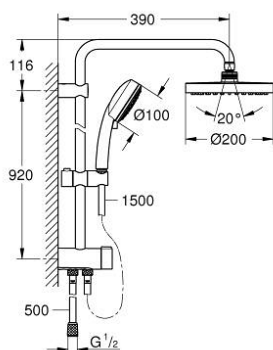

26 453 000 TEMPESTA COSMOPOLITAN SYSTEM 200 ΕΠΙΤΟΙΧΟ ΣΥΣΤΗΜΑ ΝΤΟΥΣ ΜΕ ΔΙΑΝΟΜΕΑ

ΠΕΡΙΓΡΑΦΗ ΠΡΟΪΟΝΤΟΣ

- Χρώμα: chrome
- αποτελούμενο από :
 - horizontal 390 mm shower arm, adjustable before installation
 - change by diverter between hand shower, head shower or head shower
- Eco setting
- head shower Tempesta Cosmopolitan 200 (27 541)
- 2 spray patterns (via diverter): Rain, SmartRain
- με σφαιρική ένωση
- γωνία περιστροφής $\pm 15^\circ$
- hand shower Tempesta Cosmopolitan 100 (27 573 001)
- spray patterns: GROHE Rain O², Rain, Massage, Jet
- adjustable in height with gliding element
- distance between diverter and upper bracket: 920 mm
- shower hose Relaxaflex 1500 mm (28 151)
- shower hose Relaxaflex 500 mm
- flexible installation: connection to faucet / wall union for water supply with 1/2" thread of the 500 mm shower hose
- minimum flow rate 7 l/min.
- GROHE DreamSpray - perfect spray pattern
- Φινίρισμα GROHE LongLife
- GROHE SpeedClean σύστημα αποφυγήκαλάτων ασβεστίου
- Inner WaterGuide - inner insulation for surface protection
- ShockProof silicone ring prevents damages caused by shower falling