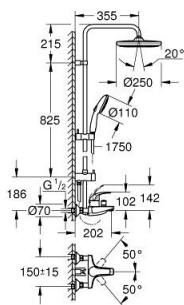

26 674 001 TEMPESTA SYSTEM 250 SHOWER SYSTEM WITH SINGLE LEVER BATH MIXER FOR WALL MOUNTING

ΠΕΡΙΓΡΑΦΗ ΠΡΟΪΟΝΤΟΣ (1/2)

- Χρώμα: chrome
- with short shower rail for installation in showers
- αποτελούμενο από :
 - horizontal 355 mm shower arm
 - exposed single-lever bath mixer with diverter handle
 - allows change between:
 - head shower Tempesta 250 (26 666)
 - spray pattern: Rain
 - maximum flow rate (at 3 bar): 8 l/min
 - head shower with white rear cover
 - with ball joint, rotation angle $\pm 10^\circ$
 - εκροή λουτρού
 - separate diverter for hand shower
 - hand shower Tempesta 110 (28 419)
 - spray patterns: Rain, Jet, Massage
 - maximum flow rate (at 3 bar): 8.3 l/min
 - adjustable in height with gliding element
 - Rotaflex TwistStop σπιράλ ντους 1750 mm 1/2" x 1/2" (28 410)
 - maximum flow rate system (at 3 bar): 8.3 l/min (without bath inlet)
 - GROHE EcoJoy - Less water, perfect flow
 - 46 mm κεραμικός μηχανισμός
 - GROHE SmartSwitch - easily rotate the dial to enjoy your preferred spray option
 - GROHE DreamSpray - perfect spray pattern
 - ShockProof silicone ring prevents damages caused by shower falling
 - Φινίρισμα GROHE LongLife
 - GROHE SpeedClean σύστημα αποφυγήςαλάτων ασβεστίου
 - Inner WaterGuide - inner insulation for surface protection
 - TwistStop για την αποτροπήτης συστολής του σπιράλ
 - suitable for instantaneous heaters from 18 kW/h
 - maximum flow rate (at 3 bar): 8.3 l/min
 - minimum flow rate 5 l/min.
 - ελάχιστη προτεινόμενη πίεση 1.0 bar

Pure Freude
an Wasser

**26 674 001 TEMPESTA SYSTEM 250 SHOWER SYSTEM WITH SINGLE LEVER BATH MIXER
FOR WALL MOUNTING**

ΠΕΡΙΓΡΑΦΗ ΠΡΟΪΟΝΤΟΣ (2/2)

- professional exclusive