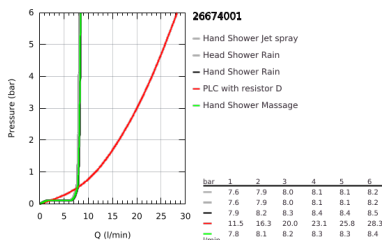

26 674 001 TEMPESTA SYSTEM 250 SHOWER SYSTEM WITH SINGLE LEVER BATH MIXER FOR WALL MOUNTING

ΠΕΡΙΓΡΑΦΗ ΠΡΟΪΟΝΤΟΣ (1/2)

- Χρώμα: chrome
- with short shower rail for installation in showers
- αποτελούμενο από :
 - horizontal 355 mm shower arm
 - exposed single-lever bath mixer with diverter handle
 - allows change between:
 - head shower Tempesta 250 (26 666)
 - spray pattern: Rain
 - maximum flow rate (at 3 bar): 8 l/min
 - head shower with white rear cover
 - with ball joint, rotation angle $\pm 10^\circ$
 - εκροή λουτρού
 - separate diverter for hand shower
 - hand shower Tempesta 110 (28 419)
 - spray patterns: Rain, Jet, Massage
 - maximum flow rate (at 3 bar): 8.3 l/min
 - adjustable in height with gliding element
 - Rotaflex TwistStop σπιράλ ντους 1750 mm 1/2" x 1/2" (28 410)
 - maximum flow rate system (at 3 bar): 8.3 l/min (without bath inlet)
 - GROHE EcoJoy - Less water, perfect flow
 - 46 mm κεραμικός μηχανισμός
 - GROHE SmartSwitch - easily rotate the dial to enjoy your preferred spray option
 - GROHE DreamSpray - perfect spray pattern
 - ShockProof silicone ring prevents damages caused by shower falling
 - Φινίρισμα GROHE LongLife
 - GROHE SpeedClean σύστημα αποφυγήςαλάτων ασβεστίου
 - Inner WaterGuide - inner insulation for surface protection
 - TwistStop για την αποτροπήτης συστολής του σπιράλ
 - suitable for instantaneous heaters from 18 kW/h
 - maximum flow rate (at 3 bar): 8.3 l/min
 - minimum flow rate 5 l/min.
 - ελάχιστη προτεινόμενη πίεση 1.0 bar