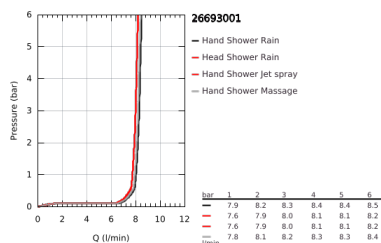

26 693 001 TEMPESTA SYSTEM 250 CUBE SHOWER SYSTEM WITH SINGLE LEVER BATH MIXER FOR WALL MOUNTING

ΠΕΡΙΓΡΑΦΗ ΠΡΟΪΟΝΤΟΣ

- Χρώμα: chrome
- with short shower rail for installation in showers
- αποτελούμενο από :
 - horizontal 355 mm shower arm
 - exposed single-lever bath mixer with diverter handle
 - allows change between:
 - head shower Tempesta 250 Cube (26 685)
 - spray pattern: Rain
 - maximum flow rate (at 3 bar): 8 l/min
 - head shower with white rear cover
 - with ball joint, rotation angle $\pm 10^\circ$
 - εκροή λουτρού
 - separate diverter for hand shower
 - hand shower Tempesta Cube 110 (27 574)
 - spray patterns: Rain, Jet, Massage
 - maximum flow rate (at 3 bar): 8.3 l/min
 - adjustable in height with gliding element
- Rotaflex TwistStop σπιράλ ντους 1750 mm 1/2" x 1/2" (28 410)
- maximum flow rate system (at 3 bar): 8.3 l/min (without bath inlet)
- GROHE EcoJoy - Less water, perfect flow
- 46 mm κεραμικός μηχανισμός
- GROHE SmartSwitch - easily rotate the dial to enjoy your preferred spray option
- GROHE DreamSpray - perfect spray pattern
- ShockProof silicone ring prevents damages caused by shower falling
- Φινίρισμα GROHE LongLife
- GROHE SpeedClean σύστημα αποφυγήςαλάτων ασβεστίου
- Inner WaterGuide - inner insulation for surface protection
- TwistStop για την αποτροπήτης συστολής του σπιράλ
- suitable for instantaneous heaters from 18 kW/h
- minimum flow rate 5 l/min.
- ελάχιστη προτεινόμενη πίεση 1.0 bar
- professional exclusive