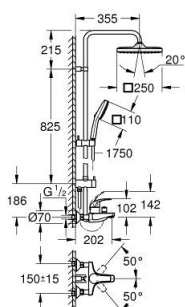

26 693 001 TEMPESTA SYSTEM 250 CUBE SHOWER SYSTEM WITH SINGLE LEVER BATH MIXER FOR WALL MOUNTING

ΠΕΡΙΓΡΑΦΗ ΠΡΟΪΟΝΤΟΣ

- Χρώμα: chrome
- with short shower rail for installation in showers
- αποτελούμενο από :
 - horizontal 355 mm shower arm
 - exposed single-lever bath mixer with diverter handle
 - allows change between:
 - head shower Tempesta 250 Cube (26 685)
 - spray pattern: Rain
 - maximum flow rate (at 3 bar): 8 l/min
 - head shower with white rear cover
 - with ball joint, rotation angle $\pm 10^\circ$
 - εκροή λουτρού
 - separate diverter for hand shower
 - hand shower Tempesta Cube 110 (27 574)
 - spray patterns: Rain, Jet, Massage
 - maximum flow rate (at 3 bar): 8.3 l/min
 - adjustable in height with gliding element
- Rotaflex TwistStop σπιράλ ντους 1750 mm 1/2" x 1/2" (28 410)
- maximum flow rate system (at 3 bar): 8.3 l/min (without bath inlet)
- GROHE EcoJoy - Less water, perfect flow
- 46 mm κεραμικός μηχανισμός
- GROHE SmartSwitch - easily rotate the dial to enjoy your preferred spray option
- GROHE DreamSpray - perfect spray pattern
- ShockProof silicone ring prevents damages caused by shower falling
- Φινίρισμα GROHE LongLife
- GROHE SpeedClean σύστημα αποφυγήςαλάτων ασβεστίου
- Inner WaterGuide - inner insulation for surface protection
- TwistStop για την αποτροπήτης συστολής του σπιράλ
- suitable for instantaneous heaters from 18 kW/h
- minimum flow rate 5 l/min.
- ελάχιστη προτεινόμενη πίεση 1.0 bar
- professional exclusive