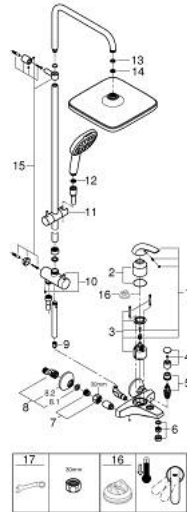

26 693 001 TEMPESTA SYSTEM 250 CUBE SHOWER SYSTEM WITH SINGLE LEVER BATH MIXER FOR WALL MOUNTING

ΑΝΤΑΛΛΑΚΤΙΚΑ , Νοεμβρίου 2021 – τώρα

1. 1: Λαβή (Αριθμός ανταλλακτικού 46700000)
2. 2: Κάλυμμα/ τάπα (Αριθμός ανταλλακτικού 46578000)
3. 3: Μηχανισμός (Αριθμός ανταλλακτικού 46048000)
4. 4: Κεφαλή Διανομέα (Αριθμός ανταλλακτικού 46571000)
5. 5: Διανομέας (Αριθμός ανταλλακτικού 08915000)
6. 6: Φίλτρο ροής (Αριθμός ανταλλακτικού 13952000)
7. 7: Ρακόρ-Εδρα 1/2" (Αριθμός ανταλλακτικού 45044000)
8. 8: Σύνδεσμος σχήματος S (Αριθμός ανταλλακτικού 12075000)
- 8.1: Λάστιχο στεγανοποίησης (Αριθμός ανταλλακτικού 0138600M)
- 8.2: Ροζέτα (Αριθμός ανταλλακτικού 0221000M)
11. 9: Βαλβίδα αντεπιστροφής (Αριθμός ανταλλακτικού 08565000)
12. 10: Διανομέας (Αριθμός ανταλλακτικού 46877000)
13. 11: Ρυθμιζόμενο Στήριγμα τηλεφώνου βέργας (Αριθμός ανταλλακτικού 46876000)
14. 12: Φίλτρο ακαθαρσιών (Αριθμός ανταλλακτικού 0700200M)
15. 13: Μόνωση Ø18,5 x Ø12 x 2 (Αριθμός ανταλλακτικού 0138900M)
16. 14: Φίλτρο ακαθαρσιών (Αριθμός ανταλλακτικού 48007000)
17. 15: Mounting set (Αριθμός ανταλλακτικού 46878000)
18. 16: Περιοριστής θερμοκρασίας (Αριθμός ανταλλακτικού 46375000)*
19. 17: Special spanner (Αριθμός ανταλλακτικού 19377000)*

* Προαιρετικά εξαρτήματα