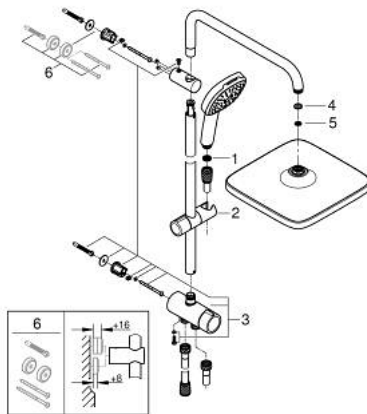

26 694 001 TEMPESTA SYSTEM 250 CUBE ΕΠΙΤΟΙΧΟ ΣΥΣΤΗΜΑ ΝΤΟΥΣ ΜΕ ΔΙΑΝΟΜΕΑ

ΑΝΤΑΛΛΑΚΤΙΚΑ , Νοεμβρίου 2021 – τώρα

1. 1: Φίλτρο ακαθαρσιών (Αριθμός ανταλλακτικού 0700200M)
   - 2: Ρυθμιζόμενο Στήριγμα τηλεφώνου βέργας (Αριθμός ανταλλακτικού 48609000)
   - 3: Διανομέας (Αριθμός ανταλλακτικού 48338000)
   - 4: Μόνωση $\varnothing 18,5 \times \varnothing 12 \times 2$ (Αριθμός ανταλλακτικού 0138900M)
   - 5: Φίλτρο ακαθαρσιών (Αριθμός ανταλλακτικού 48007000)
   - 6: δίσκος αντιστάθμισης (Αριθμός ανταλλακτικού 26496000)*
2. Προαιρετικά εξαρτήματα