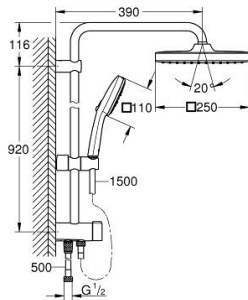

26 694 001 TEMPESTA SYSTEM 250 CUBE ΕΠΙΤΟΙΧΟ ΣΥΣΤΗΜΑ ΝΤΟΥΣ ΜΕ ΔΙΑΝΟΜΕΑ

ΠΕΡΙΓΡΑΦΗ ΠΡΟΪΟΝΤΟΣ

- Χρώμα: chrome
- διανομέας
- αποτελούμενο από :
 - horizontal 390 mm shower arm, adjustable before installation
 - change by diverter between hand shower, head shower or head shower Eco setting
 - head shower Tempesta 250 Cube (26 685)
 - 2 spray patterns (via diverter): Rain, SmartRain
 - maximum flow rate (at 3 bar): 7.3 l/min
 - head shower with white rear cover
 - with ball joint, rotation angle $\pm 10^\circ$
 - hand shower Tempesta Cube 110 (27 574)
 - spray patterns: Rain, Jet, Massage
 - maximum flow rate (at 3 bar): 7.4 l/min
 - adjustable in height with gliding element
 - distance between diverter and upper bracket: 920 mm
 - shower hose Relexaflex 1500 mm (28 151)
 - Relexaflex shower hose 500 mm (22 115)
- flexible installation: connection to faucet / wall union for water supply with 1/2" thread of the 500 mm shower hose
- maximum flow rate system (at 3 bar): 7.4 l/min
- GROHE EcoJoy - Less water, perfect flow
- GROHE SmartSwitch - easily rotate the dial to enjoy your preferred spray option
- GROHE DreamSpray - perfect spray pattern
- ShockProof silicone ring prevents damages caused by shower falling
- Φινίρισμα GROHE LongLife
- GROHE SpeedClean σύστημα αποφυγήςαλάτων ασβεστίου
- Inner WaterGuide - inner insulation for surface protection
- suitable for instantaneous heaters from 18 kW/h
- minimum flow rate 5 l/min.
- ελάχιστη προτεινόμενη πίεση 1.0 bar
- professional exclusive