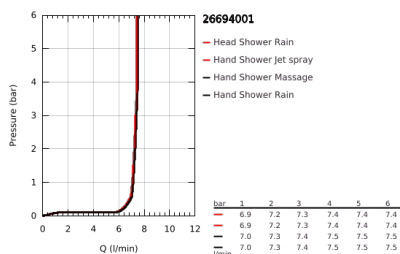

26 694 001 TEMPESTA SYSTEM 250 CUBE ΕΠΙΤΟΙΧΟ ΣΥΣΤΗΜΑ ΝΤΟΥΣ ΜΕ ΔΙΑΝΟΜΕΑ

ΠΕΡΙΓΡΑΦΗ ΠΡΟΪΟΝΤΟΣ

- Χρώμα: chrome
- διανομέας
- αποτελούμενο από :
 - horizontal 390 mm shower arm, adjustable before installation
 - change by diverter between hand shower, head shower or head shower Eco setting
 - head shower Tempesta 250 Cube (26 685)
 - 2 spray patterns (via diverter): Rain, SmartRain
 - maximum flow rate (at 3 bar): 7.3 l/min
 - head shower with white rear cover
 - with ball joint, rotation angle $\pm 10^\circ$
 - hand shower Tempesta Cube 110 (27 574)
 - spray patterns: Rain, Jet, Massage
 - maximum flow rate (at 3 bar): 7.4 l/min
 - adjustable in height with gliding element
 - distance between diverter and upper bracket: 920 mm
 - shower hose Relexaflex 1500 mm (28 151)
 - Relexaflex shower hose 500 mm (22 115)
- flexible installation: connection to faucet / wall union for water supply with 1/2" thread of the 500 mm shower hose
- maximum flow rate system (at 3 bar): 7.4 l/min
- GROHE EcoJoy - Less water, perfect flow
- GROHE SmartSwitch - easily rotate the dial to enjoy your preferred spray option
- GROHE DreamSpray - perfect spray pattern
- ShockProof silicone ring prevents damages caused by shower falling
- Φινίρισμα GROHE LongLife
- GROHE SpeedClean σύστημα αποφυγήςαλάτων ασβεστίου
- Inner WaterGuide - inner insulation for surface protection
- suitable for instantaneous heaters from 18 kW/h
- minimum flow rate 5 l/min.
- ελάχιστη προτεινόμενη πίεση 1.0 bar
- professional exclusive