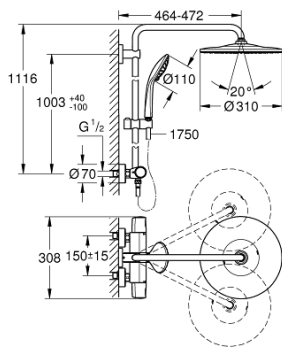

26 723 000 EUPHORIA SYSTEM 310 ΣΥΣΤΗΜΑ ΝΤΟΥΖ

ΠΕΡΙΓΡΑΦΗ ΠΡΟΪΟΝΤΟΣ (1/2)

- Χρώμα: chrome
- αποτελούμενο από :
 - horizontal swivable 450 mm shower arm
 - exposed Safety Mixer with Aquadimmer function
 - allows change between:
 - head shower Rainshower Mono 310 (26 562)
 - spray pattern: GROHE PureRain
 - maximum flow rate (at 3 bar): 8 l/min
 - με σφαιρική ένωση
 - γωνία περιστροφής ± 15°
- hand shower Euphoria 110 Massage (27 239)
 - spray patterns: Rain, Massage, SmartRain
 - maximum flow rate (at 3 bar): 8 l/min
 - adjustable in height with gliding element
 - shower hose Silverflex 1750 mm 1/2" x 1/2" (28 388)
 - AquaCalibrator limits maximum flow rate of system (at 3 bar): 8 l/min
 - minimum flow rate 5 l/min.
 - GROHE TurboStat - compact cartridge with wax thermoelement
 - διακόπτης ασφαλείας σε 38° C
 - GROHE SafeStop Plus - optional temperature limiter at 43°C included
 - GROHE CoolTouch - no risk of scalding
 - GROHE MetalGrip ergonomically shaped metal handles
 - GROHE DreamSpray - perfect spray pattern
 - Φινίρισμα GROHE LongLife
 - GROHE SprayDimmer - stepless flow rate adjustment
 - GROHE EcoJoy - Less water, perfect flow
 - Flexible Installation - 1 adjustable bracket for existing drill holes
 - Inner WaterGuide - inner insulation for surface protection
 - GROHE SpeedClean σύστημα αποφυγήςαλάτων ασβεστίου