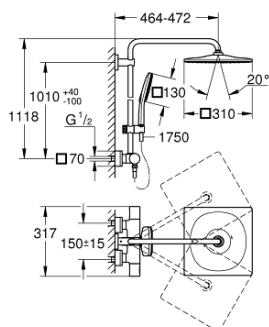

### ΠΕΡΙΓΡΑΦΗ ΠΡΟΪΟΝΤΟΣ

- Χρώμα: brushed warm sunset
- αποτελούμενο από :
  - horizontal swivable 450 mm shower arm
  - exposed Safety Mixer with Aquadimmer function
  - allows change between:
    - head shower Rainshower Mono 310 Cube
    - maximum flow rate (at 3 bar): 9.5 l/min
    - με σφαιρική ένωση
    - γωνία περιστροφής ± 15°
  - hand shower Rainshower SmartActive 130 Cube
  - maximum flow rate (at 3 bar): 8.5 l/min
  - adjustable in height with gliding element
  - including performance grip
  - Silverflex shower hose 1750 mm
  - GROHE EcoJoy - Less water, perfect flow
  - GROHE TurboStat - compact cartridge with wax thermoelement
  - διακόπτης ασφαλείας σε 38° C
  - GROHE SafeStop Plus - optional temperature limiter at 43°C included
  - GROHE CoolTouch - no risk of scalding
  - GROHE DreamSpray - perfect spray pattern
- GROHE One-Click Showering spray selection with one click
- Φινίρισμα GROHE LongLife
- Flexible Installation - 1 adjustable bracket for existing drill holes
- GROHE SpeedClean σύστημα αποφυγήςαλάτων ασβεστίου
- suitable for instantaneous heaters from 18 kW/h
- minimum flow rate 5 l/min.
- DR - μπρούντζος