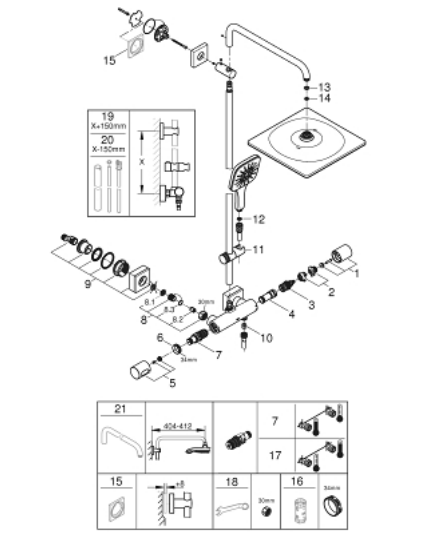

26 837 GL0 RAINSHOWER SMARTACTIVE 310 CUBE ΣΥΣΤΗΜΑ ΝΤΟΥΣ ΜΕ ΘΕΡΜΟΣΤΑΤΗ ΓΙΑ ΕΠΙΤΟΙΧΙΑ ΤΟΠΟΘΕΤΗΣΗ

ΑΝΤΑΛΛΑΚΤΙΚΑ , Νοεμβρίου 2022 – τώρα

1. 1: shut-off handle aquadimmer (Αριθμός ανταλλακτικού 47804GL0)
2. 2: Τερματισμός (Αριθμός ανταλλακτικού 47723000)
3. 3: Ροοστάτης ροής νερού (Αριθμός ανταλλακτικού 47364000)
4. 4: Παροχή νερού (Αριθμός ανταλλακτικού 47887000)
5. 5: temperature control handle (Αριθμός ανταλλακτικού 47811GL0)
6. 6: Δακτύλιος στερέωσης (Αριθμός ανταλλακτικού 47743000)
7. 7: Θερμοστατικός μηχανισμός 1/2" (Αριθμός ανταλλακτικού 47439000)
8. 8: non-return valves (Αριθμός ανταλλακτικού 47189GL0)
- 8.1: Φίλτρο ακαθαρσιών (Αριθμός ανταλλακτικού 0726400M)
- 8.2: Βαλβίδα αντεπιστροφής (Αριθμός ανταλλακτικού 08565000)
- 8.3: O-Ρινγκ Ø17 x Ø2 (Αριθμός ανταλλακτικού 0305500M)
12. 9: Σύνδεσμος σχήματος S (Αριθμός ανταλλακτικού 47824GL0)
13. 10: Βαλβίδα αντεπιστροφής (Αριθμός ανταλλακτικού 08565000)
14. 11: Ρυθμιζόμενο Στήριγμα τηλεφώνου βέργας (Αριθμός ανταλλακτικού 48424GL0)
15. 12: Φίλτρο ακαθαρσιών (Αριθμός ανταλλακτικού 0700200M)
16. 13: Μόνωση Ø18,5 x Ø12 x 2 (Αριθμός ανταλλακτικού 0138900M)
17. 14: Φίλτρο ακαθαρσιών (Αριθμός ανταλλακτικού 48007000)
18. 16: Κλειδί (Αριθμός ανταλλακτικού 19332000)*
19. 17: GROHE TurboStat μηχανισμός 1/2" (Αριθμός ανταλλακτικού 47175000)*
20. 18: Special spanner (Αριθμός ανταλλακτικού 19377000)*

* Προαιρετικά εξαρτήματα