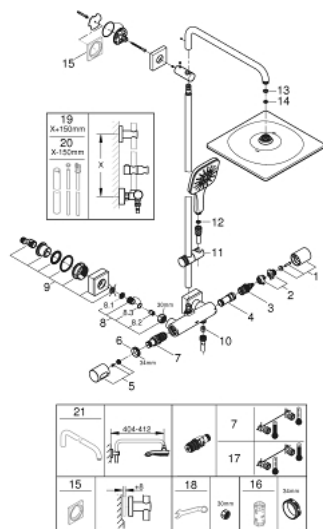

26 837 GN0 RAINSHOWER SMARTACTIVE 310 CUBE ΣΥΣΤΗΜΑ ΝΤΟΥΣ ΜΕ ΘΕΡΜΟΣΤΑΤΗ ΓΙΑ ΕΠΙΤΟΙΧΙΑ ΤΟΠΟΘΕΤΗΣΗ

ΑΝΤΑΛΛΑΚΤΙΚΑ , Ιουλίου 2021 – τώρα

1. 1: shut-off handle aquadimmer (Αριθμός ανταλλακτικού 47804GN0)
  2. 2: Τερματισμός (Αριθμός ανταλλακτικού 47723000)
  3. 3: Ροοστάτης ροής νερού (Αριθμός ανταλλακτικού 47364000)
  4. 4: Παροχή νερού (Αριθμός ανταλλακτικού 47887000)
  5. 5: temperature control handle (Αριθμός ανταλλακτικού 47811GN0)
  6. 6: Δακτύλιος στερέωσης (Αριθμός ανταλλακτικού 47743000)
  7. 7: Θερμοστατικός μηχανισμός 1/2" (Αριθμός ανταλλακτικού 47439000)
  8. 8: non-return valves (Αριθμός ανταλλακτικού 47189GN0)
  - 8.1: Φίλτρο ακαθαρσιών (Αριθμός ανταλλακτικού 0726400M)
  - 8.2: Βαλβίδα αντεπιστροφής (Αριθμός ανταλλακτικού 08565000)
  - 8.3: O-Ρινγκ Ø17 x Ø2 (Αριθμός ανταλλακτικού 0305500M)
  12. 9: Σύνδεσμος σχήματος S (Αριθμός ανταλλακτικού 47824GN0)
  13. 10: Βαλβίδα αντεπιστροφής (Αριθμός ανταλλακτικού 08565000)
  14. 11: Ρυθμιζόμενο Στήριγμα τηλεφώνου βέργας (Αριθμός ανταλλακτικού 48424GN0)
  15. 12: Φίλτρο ακαθαρσιών (Αριθμός ανταλλακτικού 0700200M)
  16. 13: Μόνωση Ø18,5 x Ø12 x 2 (Αριθμός ανταλλακτικού 0138900M)
  17. 14: Φίλτρο ακαθαρσιών (Αριθμός ανταλλακτικού 48007000)
  18. 16: Κλειδί (Αριθμός ανταλλακτικού 19332000)*
  19. 17: GROHE TurboStat μηχανισμός 1/2" (Αριθμός ανταλλακτικού 47175000)*
  20. 18: Special spanner (Αριθμός ανταλλακτικού 19377000)*
2. Προαιρετικά εξαρτήματα