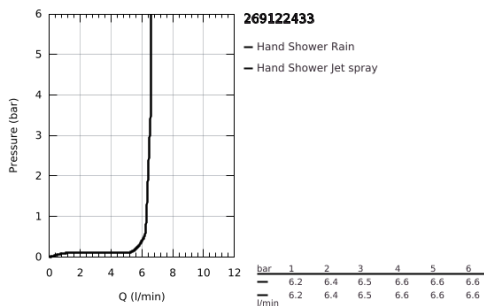

### ΠΕΡΙΓΡΑΦΗ ΠΡΟΪΟΝΤΟΣ

- Χρώμα: matte black
- spray patterns: Rain, Jet
- GROHE EcoJoy - Less water, perfect flow
- GROHE SmartSwitch - easily rotate the dial to enjoy your preferred spray option
- GROHE DreamSpray - perfect spray pattern
- GROHE SpeedClean σύστημα αποφυγής αλάτων ασβεστίου
- Inner WaterGuide - inner insulation for surface protection
- ShockProof silicone ring prevents damages caused by shower falling
- universal mounting system, fitting all standard shower hoses
- maximum flow rate (at 3 bar): 6.9 l/min
- ελάχιστη προτεινόμενη πίεση 1.0 bar
- κατάλληλο για ταχυθερμοσίφωνες
- professional exclusive