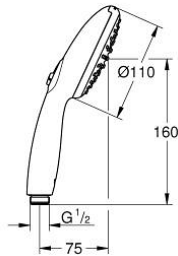

### ΠΕΡΙΓΡΑΦΗ ΠΡΟΪΟΝΤΟΣ

- Χρώμα: matte black
- spray patterns: Rain, Jet
- GROHE EcoJoy - Less water, perfect flow
- GROHE SmartSwitch - easily rotate the dial to enjoy your preferred spray option
- GROHE DreamSpray - perfect spray pattern
- GROHE SpeedClean σύστημα αποφυγής αλάτων ασβεστίου
- Inner WaterGuide - inner insulation for surface protection
- ShockProof silicone ring prevents damages caused by shower falling
- universal mounting system, fitting all standard shower hoses
- maximum flow rate (at 3 bar): 6.9 l/min
- ελάχιστη προτεινόμενη πίεση 1.0 bar
- κατάλληλο για ταχυθερμοσίφωνες
- professional exclusive