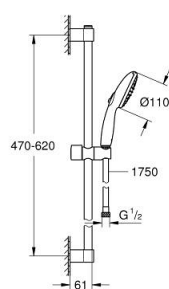

## 26 915 243 3 TEMPESTA 110 SHOWER RAIL SET 2 SPRAYS (RAIN, JET)

### ΠΕΡΙΓΡΑΦΗ ΠΡΟΪΟΝΤΟΣ

- Χρώμα: matte black
- αποτελούμενο από :
  - hand shower Tempesta 110 (26 912)
  - shower rail, 600 mm (27 523)
  - shower hose 1750 mm 1/2" x 1/2" (28 388)
- GROHE EcoJoy - Less water, perfect flow
- GROHE SmartSwitch - easily rotate the dial to enjoy your preferred spray option
- GROHE DreamSpray - perfect spray pattern
- Flexible Installation - 1 adjustable bracket for existing drill holes
- adjustable rail holder (turn and glide shower holder)
- GROHE SpeedClean σύστημα αποφυγής αλάτων ασβεστίου
- Inner WaterGuide - inner insulation for surface protection
- ShockProof silicone ring prevents damages caused by shower falling
- maximum flow rate (at 3 bar): 6.9 l/min
- ελάχιστη προτεινόμενη πίεση 1.0 bar
- κατάλληλο για ταχυθερμοσίφωνες
- professional exclusive