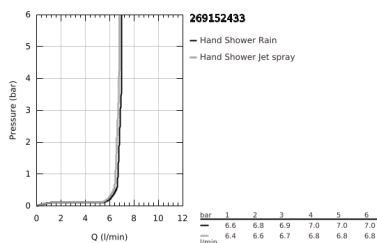

## 26 915 243 3 TEMPESTA 110 SHOWER RAIL SET 2 SPRAYS (RAIN, JET)

### ΠΕΡΙΓΡΑΦΗ ΠΡΟΪΟΝΤΟΣ

- Χρώμα: matte black
- αποτελούμενο από :
  - hand shower Tempesta 110 (26 912)
  - shower rail, 600 mm (27 523)
  - shower hose 1750 mm 1/2" x 1/2" (28 388)
- GROHE EcoJoy - Less water, perfect flow
- GROHE SmartSwitch - easily rotate the dial to enjoy your preferred spray option
- GROHE DreamSpray - perfect spray pattern
- Flexible Installation - 1 adjustable bracket for existing drill holes
- adjustable rail holder (turn and glide shower holder)
- GROHE SpeedClean σύστημα αποφυγής αλάτων ασβεστίου
- Inner WaterGuide - inner insulation for surface protection
- ShockProof silicone ring prevents damages caused by shower falling
- maximum flow rate (at 3 bar): 6.9 l/min
- ελάχιστη προτεινόμενη πίεση 1.0 bar
- κατάλληλο για ταχυθερμοσίφωνες
- professional exclusive