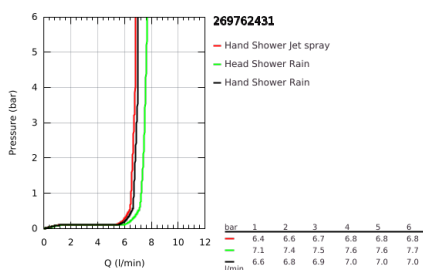

### ΠΕΡΙΓΡΑΦΗ ΠΡΟΪΟΝΤΟΣ

- Χρώμα: matte black
- αποτελούμενο από :
  - horizontal 390 mm shower arm, adjustable before installation
  - change by diverter between hand shower, head shower or head shower Eco setting
  - head shower Tempesta 250 Cube
  - 2 spray patterns (via diverter): Rain, SmartRain
  - maximum flow rate (at 3 bar): 7.5 l/min
  - head shower with black rear cover
  - with ball joint, rotation angle  $\pm 10^\circ$
  - hand shower Tempesta Cube 110
- 2 τύποι δέσμης: Rain, Jet
  - maximum flow rate (at 3 bar): 6.9 l/min
  - adjustable in height with gliding element
  - distance between diverter and upper bracket: 920 mm
  - shower hose Relexaflex 1500 mm 1/2" x 1/2"
  - shower hose Relexaflex 1250 mm 1/2 x 1/2"
- flexible installation: connection to faucet / wall union for water supply with 1/2" thread of the 500 mm shower hose
- GROHE EcoJoy - Less water, perfect flow
- GROHE SmartSwitch - easily rotate the dial to enjoy your preferred spray option
- GROHE DreamSpray - perfect spray pattern
- ShockProof silicone ring prevents damages caused by shower falling
- GROHE SpeedClean σύστημα αποφυγήαλάτων ασβεστίου
- Inner WaterGuide - inner insulation for surface protection
- suitable for instantaneous heaters from 18 kW/h
- maximum flow rate (at 3 bar): 7.5 l/min
- minimum flow rate 5 l/min.
- ελάχιστη προτεινόμενη πίεση 1.0 bar
- professional exclusive