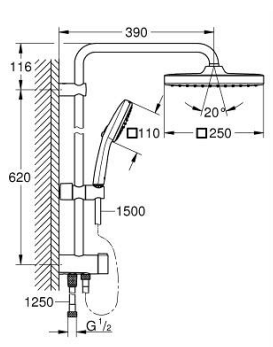

## 26 976 243 1 TEMPESTA SYSTEM 250 CUBE ΕΠΙΤΟΙΧΟ ΣΥΣΤΗΜΑ ΝΤΟΥΣ ΜΕ ΔΙΑΝΟΜΕΑ

### ΠΕΡΙΓΡΑΦΗ ΠΡΟΪΟΝΤΟΣ

- Χρώμα: matte black
- αποτελούμενο από :
  - horizontal 390 mm shower arm, adjustable before installation
  - change by diverter between hand shower, head shower or head shower Eco setting
  - head shower Tempesta 250 Cube
  - 2 spray patterns (via diverter): Rain, SmartRain
  - maximum flow rate (at 3 bar): 7.5 l/min
  - head shower with black rear cover
  - with ball joint, rotation angle  $\pm 10^\circ$
  - hand shower Tempesta Cube 110
- 2 τύποι δέσμης: Rain, Jet
  - maximum flow rate (at 3 bar): 6.9 l/min
  - adjustable in height with gliding element
  - distance between diverter and upper bracket: 920 mm
  - shower hose Relexaflex 1500 mm 1/2" x 1/2"
  - shower hose Relexaflex 1250 mm 1/2 x 1/2"
- flexible installation: connection to faucet / wall union for water supply with 1/2" thread of the 500 mm shower hose
- GROHE EcoJoy - Less water, perfect flow
- GROHE SmartSwitch - easily rotate the dial to enjoy your preferred spray option
- GROHE DreamSpray - perfect spray pattern
- ShockProof silicone ring prevents damages caused by shower falling
- GROHE SpeedClean σύστημα αποφυγήαλάτων ασβεστίου
- Inner WaterGuide - inner insulation for surface protection
- suitable for instantaneous heaters from 18 kW/h
- maximum flow rate (at 3 bar): 7.5 l/min
- minimum flow rate 5 l/min.
- ελάχιστη προτεινόμενη πίεση 1.0 bar
- professional exclusive