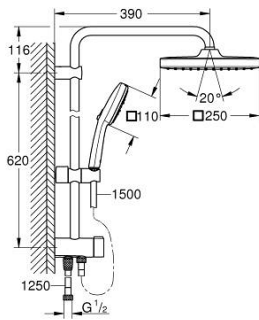

26 977 243 1 TEMPESTA SYSTEM 250 CUBE ΕΠΙΤΟΙΧΟ ΣΥΣΤΗΜΑ ΝΤΟΥΣ ΜΕ ΔΙΑΝΟΜΕΑ

ΠΕΡΙΓΡΑΦΗ ΠΡΟΪΟΝΤΟΣ

- Χρώμα: matte black
- αποτελούμενο από :
 - horizontal 390 mm shower arm, adjustable before installation
 - change by diverter between hand shower, head shower or head shower Eco setting
 - head shower Tempesta 250 Cube
 - 2 spray patterns (via diverter): Rain, SmartRain
 - maximum flow rate (at 3 bar): 7.9 l/min
 - head shower with black rear cover
 - with ball joint, rotation angle $\pm 10^\circ$
 - hand shower Tempesta Cube 110
 - spray patterns: Rain, Jet, Massage
 - maximum flow rate (at 3 bar): 7.4 l/min
 - adjustable in height with gliding element
 - distance between diverter and upper bracket: 620 mm
 - shower hose Relaxaflex 1500 mm 1/2" x 1/2"
 - shower hose Relaxaflex 1250 mm 1/2 x 1/2"
- flexible installation: connection to faucet / wall union for water supply with 1/2" thread of the 1250 mm shower hose
- maximum flow rate system (at 3 bar): 7.9 l/min
- GROHE EcoJoy - Less water, perfect flow
- GROHE SmartSwitch - easily rotate the dial to enjoy your preferred spray option
- GROHE DreamSpray - perfect spray pattern
- ShockProof silicone ring prevents damages caused by shower falling
- GROHE SpeedClean σύστημα αποφυγήκαλάτων ασβεστίου
- Inner WaterGuide - inner insulation for surface protection
- suitable for instantaneous heaters from 18 kW/h
- minimum flow rate 5 l/min.
- ελάχιστη προτεινόμενη πίεση 1.0 bar
- professional exclusive