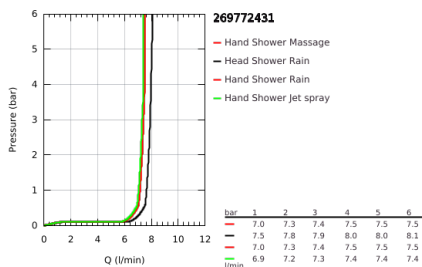

26 977 243 1 TEMPESTA SYSTEM 250 CUBE ΕΠΙΤΟΙΧΟ ΣΥΣΤΗΜΑ ΝΤΟΥΣ ΜΕ ΔΙΑΝΟΜΕΑ

ΠΕΡΙΓΡΑΦΗ ΠΡΟΪΟΝΤΟΣ

- Χρώμα: matte black
- αποτελούμενο από :
 - horizontal 390 mm shower arm, adjustable before installation
 - change by diverter between hand shower, head shower or head shower Eco setting
 - head shower Tempesta 250 Cube
 - 2 spray patterns (via diverter): Rain, SmartRain
 - maximum flow rate (at 3 bar): 7.9 l/min
 - head shower with black rear cover
 - with ball joint, rotation angle $\pm 10^\circ$
 - hand shower Tempesta Cube 110
 - spray patterns: Rain, Jet, Massage
 - maximum flow rate (at 3 bar): 7.4 l/min
 - adjustable in height with gliding element
 - distance between diverter and upper bracket: 620 mm
 - shower hose Relaxaflex 1500 mm 1/2" x 1/2"
 - shower hose Relaxaflex 1250 mm 1/2 x 1/2"
- flexible installation: connection to faucet / wall union for water supply with 1/2" thread of the 1250 mm shower hose
- maximum flow rate system (at 3 bar): 7.9 l/min
- GROHE EcoJoy - Less water, perfect flow
- GROHE SmartSwitch - easily rotate the dial to enjoy your preferred spray option
- GROHE DreamSpray - perfect spray pattern
- ShockProof silicone ring prevents damages caused by shower falling
- GROHE SpeedClean σύστημα αποφυγήκαλάτων ασβεστίου
- Inner WaterGuide - inner insulation for surface protection
- suitable for instantaneous heaters from 18 kW/h
- minimum flow rate 5 l/min.
- ελάχιστη προτεινόμενη πίεση 1.0 bar
- professional exclusive