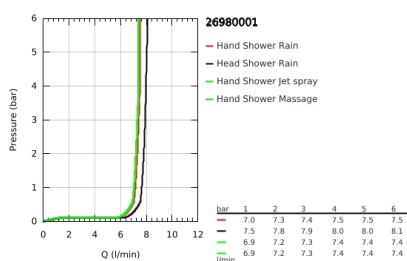

26 980 001 TEMPESTA SYSTEM 250 ΕΠΙΤΟΙΧΟ ΣΥΣΤΗΜΑ ΝΤΟΥΣ ΜΕ ΔΙΑΝΟΜΕΑ

ΠΕΡΙΓΡΑΦΗ ΠΡΟΪΟΝΤΟΣ

- Χρώμα: chrome
- αποτελούμενο από :
 - horizontal 390 mm shower arm, adjustable before installation
 - change by diverter between hand shower, head shower or head shower Eco setting
 - head shower Tempesta 250 (26 666)
 - 2 spray patterns (via diverter): Rain, SmartRain
 - maximum flow rate (at 3 bar): 7.9 l/min
 - head shower with white rear cover
 - with ball joint, rotation angle $\pm 10^\circ$
 - hand shower Tempesta 110 (28 419)
 - spray patterns: Rain, Jet, Massage
 - maximum flow rate (at 3 bar): 7.4 l/min
 - adjustable in height with gliding element
 - distance between diverter and upper bracket: 620 mm
 - shower hose Relexaflex 1500 mm (28 151)
 - shower hose Relexaflex 1250 mm (28 150)
- flexible installation: connection to faucet / wall union for water supply with 1/2" thread of the 1250 mm shower hose
- maximum flow rate system (at 3 bar): 7.9 l/min
- GROHE EcoJoy - Less water, perfect flow
- GROHE SmartSwitch - easily rotate the dial to enjoy your preferred spray option
- GROHE DreamSpray - perfect spray pattern
- ShockProof silicone ring prevents damages caused by shower falling
- Φινίρισμα GROHE LongLife
- GROHE SpeedClean σύστημα αποφυγήςαλάτων ασβεστίου
- Inner WaterGuide - inner insulation for surface protection
- suitable for instantaneous heaters from 18 kW/h
- minimum flow rate 5 l/min.
- ελάχιστη προτεινόμενη πίεση 1.0 bar
- professional exclusive