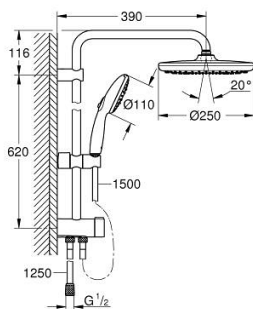

26 980 001 TEMPESTA SYSTEM 250 ΕΠΙΤΟΙΧΟ ΣΥΣΤΗΜΑ ΝΤΟΥΣ ΜΕ ΔΙΑΝΟΜΕΑ

ΠΕΡΙΓΡΑΦΗ ΠΡΟΪΟΝΤΟΣ

- Χρώμα: chrome
- αποτελούμενο από :
 - horizontal 390 mm shower arm, adjustable before installation
 - change by diverter between hand shower, head shower or head shower Eco setting
 - head shower Tempesta 250 (26 666)
 - 2 spray patterns (via diverter): Rain, SmartRain
 - maximum flow rate (at 3 bar): 7.9 l/min
 - head shower with white rear cover
 - with ball joint, rotation angle $\pm 10^\circ$
 - hand shower Tempesta 110 (28 419)
 - spray patterns: Rain, Jet, Massage
 - maximum flow rate (at 3 bar): 7.4 l/min
 - adjustable in height with gliding element
 - distance between diverter and upper bracket: 620 mm
 - shower hose Relexaflex 1500 mm (28 151)
 - shower hose Relexaflex 1250 mm (28 150)
- flexible installation: connection to faucet / wall union for water supply with 1/2" thread of the 1250 mm shower hose
- maximum flow rate system (at 3 bar): 7.9 l/min
- GROHE EcoJoy - Less water, perfect flow
- GROHE SmartSwitch - easily rotate the dial to enjoy your preferred spray option
- GROHE DreamSpray - perfect spray pattern
- ShockProof silicone ring prevents damages caused by shower falling
- Φινίρισμα GROHE LongLife
- GROHE SpeedClean σύστημα αποφυγήςαλάτων ασβεστίου
- Inner WaterGuide - inner insulation for surface protection
- suitable for instantaneous heaters from 18 kW/h
- minimum flow rate 5 l/min.
- ελάχιστη προτεινόμενη πίεση 1.0 bar
- professional exclusive