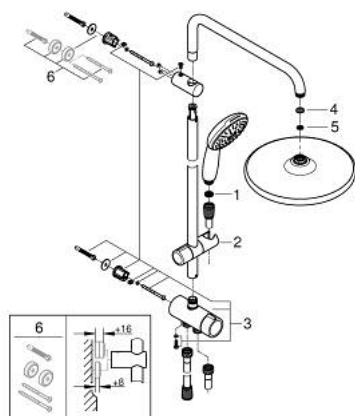

26 980 001 TEMPESTA SYSTEM 250 ΕΠΙΤΟΙΧΟ ΣΥΣΤΗΜΑ ΝΤΟΥΣ ΜΕ ΔΙΑΝΟΜΕΑ

ΑΝΤΑΛΛΑΚΤΙΚΑ , Νοεμβρίου 2021 – τώρα

1. 1: Φίλτρο ακαθαρσιών (Αριθμός ανταλλακτικού 0700200M)
   - 2: Ρυθμιζόμενο Στήριγμα τηλεφώνου βέργας (Αριθμός ανταλλακτικού 48609000)
   - 3: Διανομέας (Αριθμός ανταλλακτικού 48338000)
   - 4: Μόνωση $\varnothing 18,5 \times \varnothing 12 \times 2$ (Αριθμός ανταλλακτικού 0138900M)
   - 5: Φίλτρο ακαθαρσιών (Αριθμός ανταλλακτικού 48007000)
   - 6: δίσκος αντιστάθμισης (Αριθμός ανταλλακτικού 26496000)*
2. Προαιρετικά εξαρτήματα