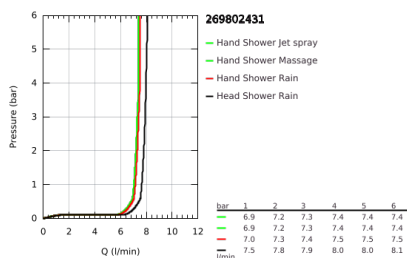

### ΠΕΡΙΓΡΑΦΗ ΠΡΟΪΟΝΤΟΣ

- Χρώμα: matte black
- αποτελούμενο από :
  - horizontal 390 mm shower arm, adjustable before installation
  - change by diverter between hand shower, head shower or head shower Eco setting
  - head shower Tempesta 250
  - 2 spray patterns (via diverter): Rain, SmartRain
  - maximum flow rate (at 3 bar): 7.9 l/min
  - head shower with black rear cover
  - with ball joint, rotation angle  $\pm 10^\circ$
  - hand shower Tempesta 110
  - spray patterns: Rain, Jet, Massage
  - maximum flow rate (at 3 bar): 7.4 l/min
  - adjustable in height with gliding element
  - distance between diverter and upper bracket: 620 mm
  - shower hose Relexaflex 1500 mm 1/2" x 1/2"
  - shower hose Relexaflex 1250 mm 1/2" x 1/2"
- flexible installation: connection to faucet / wall union for water supply with 1/2" thread of the 1250 mm shower hose
- maximum flow rate system (at 3 bar): 7.9 l/min
- GROHE EcoJoy - Less water, perfect flow
- GROHE SmartSwitch - easily rotate the dial to enjoy your preferred spray option
- GROHE DreamSpray - perfect spray pattern
- ShockProof silicone ring prevents damages caused by shower falling
- GROHE SpeedClean σύστημα αποφυγήσαλάτων ασβεστίου
- Inner WaterGuide - inner insulation for surface protection
- suitable for instantaneous heaters from 18 kW/h
- minimum flow rate 5 l/min.
- ελάχιστη προτεινόμενη πίεση 1.0 bar
- professional exclusive