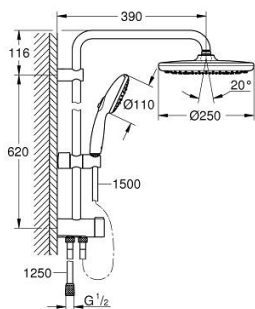

### ΠΕΡΙΓΡΑΦΗ ΠΡΟΪΟΝΤΟΣ

- Χρώμα: matte black
- αποτελούμενο από :
  - horizontal 390 mm shower arm, adjustable before installation
  - change by diverter between hand shower, head shower or head shower Eco setting
  - head shower Tempesta 250
  - 2 spray patterns (via diverter): Rain, SmartRain
  - maximum flow rate (at 3 bar): 7.9 l/min
  - head shower with black rear cover
  - with ball joint, rotation angle  $\pm 10^\circ$
  - hand shower Tempesta 110
  - spray patterns: Rain, Jet, Massage
  - maximum flow rate (at 3 bar): 7.4 l/min
  - adjustable in height with gliding element
  - distance between diverter and upper bracket: 620 mm
  - shower hose Relexaflex 1500 mm 1/2" x 1/2"
  - shower hose Relexaflex 1250 mm 1/2" x 1/2"
- flexible installation: connection to faucet / wall union for water supply with 1/2" thread of the 1250 mm shower hose
- maximum flow rate system (at 3 bar): 7.9 l/min
- GROHE EcoJoy - Less water, perfect flow
- GROHE SmartSwitch - easily rotate the dial to enjoy your preferred spray option
- GROHE DreamSpray - perfect spray pattern
- ShockProof silicone ring prevents damages caused by shower falling
- GROHE SpeedClean σύστημα αποφυγήσαλάτων ασβεστίου
- Inner WaterGuide - inner insulation for surface protection
- suitable for instantaneous heaters from 18 kW/h
- minimum flow rate 5 l/min.
- ελάχιστη προτεινόμενη πίεση 1.0 bar
- professional exclusive