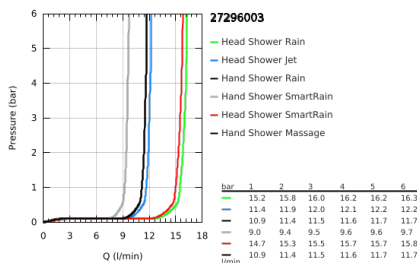

### ΠΕΡΙΓΡΑΦΗ ΠΡΟΪΟΝΤΟΣ

- Χρώμα: chrome
- αποτελούμενο από :
  - horizontal swivable 450 mm shower arm
  - exposed Safety Mixer with Aquadimmer function
  - allows change between:
    - head shower Euphoria 260 (26 455)
    - spray patterns: Rain, SmartRain, Jet
    - maximum flow rate (at 3 bar): 16 l/min
  - με σφαιρική ένωση
  - γωνία περιστροφής ± 15°
  - hand shower Euphoria 110 Massage (27 221 000)
    - spray patterns: Rain, Massage, SmartRain
    - maximum flow rate (at 3 bar): 9.5 l/min
    - adjustable in height with gliding element
  - shower hose Silverflex 1750 mm 1/2" x 1/2" (28 388)
    - maximum flow rate system (at 3 bar): 16 l/min
- GROHE TurboStat - compact cartridge with wax thermoelement
- διακόπτης ασφαλείας σε 38° C
- GROHE SafeStop Plus - optional temperature limiter at 43°C included
- GROHE CoolTouch - no risk of scalding
- GROHE ProGrip - with knurled structure
- GROHE DreamSpray - perfect spray pattern
- Φινίρισμα GROHE LongLife
- GROHE SprayDimmer - stepless flow rate adjustment
- Flexible Installation - 1 adjustable bracket for existing drill holes
- Inner WaterGuide - inner insulation for surface protection
- GROHE SpeedClean σύστημα αποφυγής αλάτων ασβεστίου
- TwistStop για την αποτροπή της συστολής του σπιράλ
- suitable for instantaneous heaters from 18 kW/h
- minimum flow rate 5 l/min.
- optional upgrade: GROHE EasyReach tray (26 362)
- professional exclusive