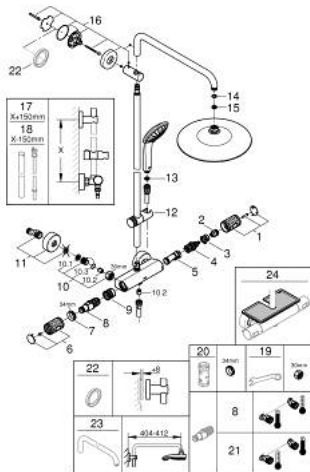

27 296 003 EUPHORIA SYSTEM 260 ΣΥΣΤΗΜΑ ΝΤΟΥΖ

ΑΝΤΑΛΛΑΚΤΙΚΑ , Ιανουαρίου 2020 – τώρα

1. 1: Shut-off handle (Αριθμός ανταλλακτικού 49162000)
2. 2: Δακτύλιος τερματισμού (Αριθμός ανταλλακτικού 47986000)
3. 3: Δακτύλιος τερματισμού (Αριθμός ανταλλακτικού 47965000)
4. 4: Ροοστάτης ροής νερού (Αριθμός ανταλλακτικού 47364000)
5. 5: Παροχή νερού (Αριθμός ανταλλακτικού 47887000)
6. 6: Shut-off handle (Αριθμός ανταλλακτικού 49160000)
7. 7: Δακτύλιος στερέωσης (Αριθμός ανταλλακτικού 47743000)
8. 8: Θερμοστατικός μηχανισμός 1/2" (Αριθμός ανταλλακτικού 47439000)
9. 9: Race (Αριθμός ανταλλακτικού 47975000)
10. 10: Βαλβίδα αντεπιστροφής (Αριθμός ανταλλακτικού 47189000)
- 10.1: Φίλτρο ακαθαρσιών (Αριθμός ανταλλακτικού 0726400M)
- 10.2: Βαλβίδα αντεπιστροφής (Αριθμός ανταλλακτικού 08565000)
- 10.3: O-Ρινγκ Ø17 x Ø2 (Αριθμός ανταλλακτικού 0305500M)
14. 11: Σύνδεσμος σχήματος S (Αριθμός ανταλλακτικού 12662000)
15. 12: Ρυθμιζόμενο Στήριγμα τηλεφώνου βέργας (Αριθμός ανταλλακτικού 48424000)
16. 13: Φίλτρο ακαθαρσιών (Αριθμός ανταλλακτικού 0700200M)
17. 14: Μόνωση Ø18,5 x Ø12 x 2 (Αριθμός ανταλλακτικού 0138900M)
18. 15: Φίλτρο ακαθαρσιών (Αριθμός ανταλλακτικού 48007000)
19. 16: Στήριγμα βέργας ντους (Αριθμός ανταλλακτικού 48279000)
20. 17: Προέκταση συστήματος ντουζ (Αριθμός ανταλλακτικού 48514000)*
21. 18: Προέκταση συστήματος ντουζ (Αριθμός ανταλλακτικού 48515000)*
22. 19: Special spanner (Αριθμός ανταλλακτικού 19377000)*
23. 20: Κλειδί (Αριθμός ανταλλακτικού 19332000)*
24. 21: GROHE TurboStat μηχανισμός 1/2" (Αριθμός ανταλλακτικού 47175000)*
25. 22: δίσκος αντιστάθμισης (Αριθμός ανταλλακτικού 27180000)*
26. 23: Βραχίονας για συστήματα ντους (Αριθμός ανταλλακτικού 14047000)*
27. 24: GROHE EasyReach δίσκος (Αριθμός ανταλλακτικού 26362LN1)*

* Προαιρετικά εξαρτήματα