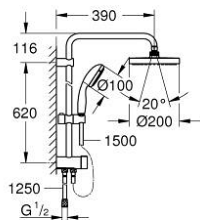

### ΠΕΡΙΓΡΑΦΗ ΠΡΟΪΟΝΤΟΣ

- Χρώμα: chrome
- αποτελούμενο από :
  - horizontal 390 mm shower arm, adjustable before installation
  - change by diverter between hand shower, head shower or head shower
- Eco setting
- head shower Tempesta Cosmopolitan 200 (27 541)
- 2 spray patterns (via diverter): Rain, SmartRain
- με σφαιρική ένωση
- γωνία περιστροφής  $\pm 15^\circ$
- hand shower Tempesta 100 (28 578 001)
- spray patterns: GROHE Rain O<sup>2</sup>, Rain, Massage, Jet
- adjustable in height with gliding element
- distance between diverter and upper bracket: 620 mm
- shower hose Relexaflex 1500 mm (28 151)
- shower hose Relexaflex 1250 mm (28 150)
- flexible installation: connection to faucet / wall union for water supply with 1/2" thread of the 1250 mm shower hose
- minimum flow rate 7 l/min.
- GROHE DreamSpray - perfect spray pattern
- Φινίρισμα GROHE LongLife
- GROHE SpeedClean σύστημα αποφυγήςκαλάτων ασβεστίου
- Inner WaterGuide - inner insulation for surface protection
- ShockProof silicone ring prevents damages caused by shower falling