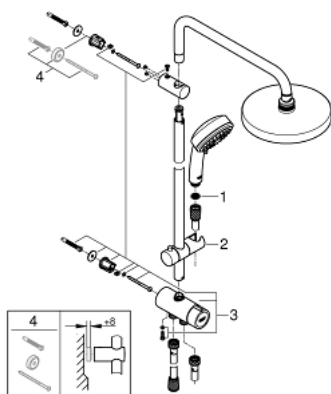

27 394 001 TEMPESTA COSMOPOLITAN SYSTEM 200 ΕΠΙΤΟΙΧΟ ΣΥΣΤΗΜΑ ΝΤΟΥΣ ΜΕ ΔΙΑΝΟΜΕΑ

ΑΝΤΑΛΛΑΚΤΙΚΑ , Δεκεμβρίου 2015 – τώρα

- 1: Φίλτρο ακαθαρσιών (Αριθμός ανταλλακτικού 0700200M)
- 2: Ρυθμιζόμενο Στήριγμα τηλεφώνου βέργας (Αριθμός ανταλλακτικού 12140000)
- 3: Διανομέας (Αριθμός ανταλλακτικού 48338000)
- 4: δίσκος αντιστάθμισης (Αριθμός ανταλλακτικού 26496000)*

* Προαιρετικά εξαρτήματα