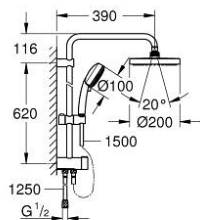

### ΠΕΡΙΓΡΑΦΗ ΠΡΟΪΟΝΤΟΣ

- Χρώμα: chrome
- αποτελούμενο από :
  - horizontal 390 mm shower arm, adjustable before installation
  - change by diverter between hand shower, head shower or head shower
- Eco setting
- head shower Tempesta Cosmopolitan 200 (27 541)
- 2 spray patterns (via diverter): Rain, SmartRain
- με σφαιρική ένωση
- γωνία περιστροφής  $\pm 15^\circ$
- hand shower Tempesta Cosmopolitan 100 (27 573 001)
- spray patterns: GROHE Rain O<sup>2</sup>, Rain, Massage, Jet
- adjustable in height with gliding element
- distance between diverter and upper bracket: 620 mm
- shower hose Relaxaflex 1500 mm (28 151)
- shower hose Relaxaflex 1250 mm (28 150)
- flexible installation: connection to faucet / wall union for water supply with 1/2" thread of the 1250 mm shower hose
- minimum flow rate 7 l/min.
- GROHE DreamSpray - perfect spray pattern
- Φινίρισμα GROHE LongLife
- GROHE SpeedClean σύστημα αποφυγήκαλάτων ασβεστίου
- Inner WaterGuide - inner insulation for surface protection