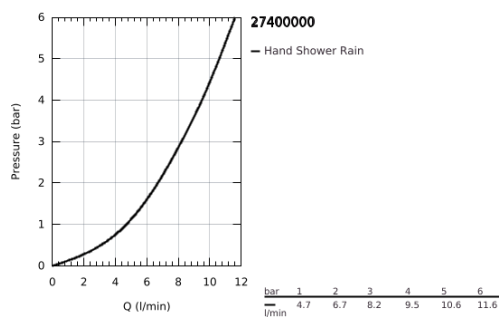

### ΠΕΡΙΓΡΑΦΗ ΠΡΟΪΟΝΤΟΣ

- Χρώμα: chrome
- spray pattern: Standard spray
- maximum flow rate (at 3 bar): 7.9 l/min
- GROHE EcoJoy - Less water, perfect flow
- Φινίρισμα GROHE LongLife
- GROHE SpeedClean σύστημα αποφυγής αλάτων ασβεστίου
- Inner WaterGuide - inner insulation for surface protection
- Universal Mounting System - connects to all standard threads for easy fitting