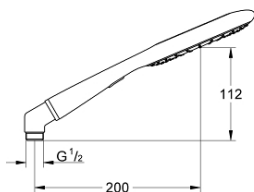

### ΠΕΡΙΓΡΑΦΗ ΠΡΟΪΟΝΤΟΣ

- Χρώμα: yellow
- 
- with GROHE EcoJoy®
- metal elbow adapter for the combination of hand showers with shower hoses
- GROHE EcoJoy - Less water, perfect flow
- GROHE DreamSpray - perfect spray pattern
- Φινίρισμα GROHE LongLife
- GROHE SpeedClean σύστημα αποφυγήαλάτων ασβεστίου
- Inner WaterGuide - inner insulation for surface protection
- universal mounting system, fitting all standard shower hoses