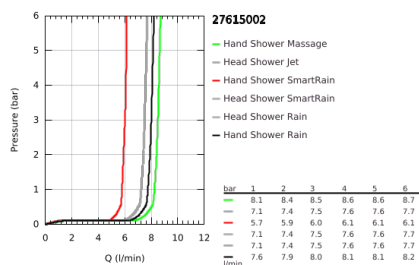

### ΠΕΡΙΓΡΑΦΗ ΠΡΟΪΟΝΤΟΣ (1/2)

- Χρώμα: chrome
- αποτελούμενο από :
  - horizontal swivable 450 mm shower arm
  - exposed Safety Mixer with Aquadimmer function
  - allows change between:
    - head shower Euphoria 260 (26 457)
    - spray patterns: Rain, SmartRain, Jet
    - maximum flow rate (at 3 bar): 7.5 l/min
  - με σφαιρική ένωση
  - γωνία περιστροφής ± 15°
- hand shower Euphoria 110 Massage (27 239)
  - spray patterns: Rain, Massage, SmartRain
  - maximum flow rate (at 3 bar): 8.5 l/min
  - adjustable in height with gliding element
  - shower hose Silverflex 1750 mm 1/2" x 1/2" (28 388)
  - AquaCalibrator limits maximum flow rate of system (at 3 bar): 8.5 l/min
  - GROHE EcoJoy - Less water, perfect flow
  - GROHE TurboStat - compact cartridge with wax thermoelement
  - διακόπτης ασφαλείας σε 38° C
  - GROHE SafeStop Plus - optional temperature limiter at 43°C included
  - GROHE CoolTouch - no risk of scalding
  - GROHE ProGrip - with knurled structure
  - GROHE DreamSpray - perfect spray pattern
  - Φινίρισμα GROHE LongLife
  - GROHE SprayDimmer - stepless flow rate adjustment
  - Flexible Installation - 1 adjustable bracket for existing drill holes
  - Inner WaterGuide - inner insulation for surface protection
  - GROHE SpeedClean σύστημα αποφυγής αλάτων ασβεστίου
  - TwistStop για την αποτροπή της συστολής του σπιράλ

### ΠΕΡΙΓΡΑΦΗ ΠΡΟΪΟΝΤΟΣ (2/2)

- suitable for instantaneous heaters from 18 kW/h
- minimum flow rate 5 l/min.
- optional upgrade: GROHE EasyReach tray (26 362)
- professional exclusive