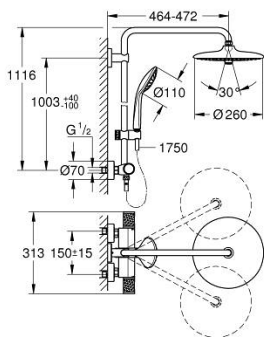

### ΠΕΡΙΓΡΑΦΗ ΠΡΟΪΟΝΤΟΣ (1/2)

- Χρώμα: chrome
- αποτελούμενο από :
  - horizontal swivable 450 mm shower arm
  - exposed Safety Mixer with Aquadimmer function
  - allows change between:
    - head shower Euphoria 260 (26 457)
    - spray patterns: Rain, SmartRain, Jet
    - maximum flow rate (at 3 bar): 7.5 l/min
  - με σφαιρική ένωση
  - γωνία περιστροφής ± 15°
- hand shower Euphoria 110 Massage (27 239)
  - spray patterns: Rain, Massage, SmartRain
  - maximum flow rate (at 3 bar): 8.5 l/min
  - adjustable in height with gliding element
  - shower hose Silverflex 1750 mm 1/2" x 1/2" (28 388)
  - AquaCalibrator limits maximum flow rate of system (at 3 bar): 8.5 l/min
  - GROHE EcoJoy - Less water, perfect flow
  - GROHE TurboStat - compact cartridge with wax thermoelement
  - διακόπτης ασφαλείας σε 38° C
  - GROHE SafeStop Plus - optional temperature limiter at 43°C included
  - GROHE CoolTouch - no risk of scalding
  - GROHE ProGrip - with knurled structure
  - GROHE DreamSpray - perfect spray pattern
  - Φινίρισμα GROHE LongLife
  - GROHE SprayDimmer - stepless flow rate adjustment
  - Flexible Installation - 1 adjustable bracket for existing drill holes
  - Inner WaterGuide - inner insulation for surface protection
  - GROHE SpeedClean σύστημα αποφυγής αλάτων ασβεστίου
  - TwistStop για την αποτροπή της συστολής του σπιράλ

### ΠΕΡΙΓΡΑΦΗ ΠΡΟΪΟΝΤΟΣ (2/2)

- suitable for instantaneous heaters from 18 kW/h
- minimum flow rate 5 l/min.
- optional upgrade: GROHE EasyReach tray (26 362)
- professional exclusive