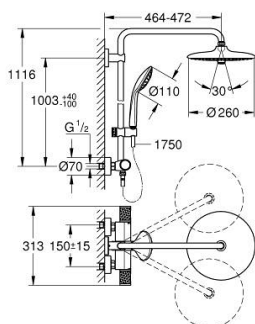

27 615 KF2 EUPHORIA SYSTEM 260 ΣΥΣΤΗΜΑ ΝΤΟΥΖ

ΠΕΡΙΓΡΑΦΗ ΠΡΟΪΟΝΤΟΣ

- Χρώμα: phantom black
- αποτελούμενο από :
 - horizontal swivable 450 mm shower arm
 - exposed Safety Mixer with Aquadimmer function
 - allows change between:
 - head shower Euphoria 260
 - spray patterns: Rain, SmartRain, Jet
 - maximum flow rate (at 3 bar): 7.5 l/min
 - με σφαιρική ένωση
 - γωνία περιστροφής ± 15°
 - hand shower Euphoria 110 Massage
 - spray patterns: Rain, Massage, SmartRain
 - maximum flow rate (at 3 bar): 8.5 l/min
 - adjustable in height with gliding element
 - shower hose Silverflex 1750 mm 1/2" x 1/2" (28 388)
 - AquaCalibrator limits maximum flow rate of system (at 3 bar): 8.5 l/min
 - GROHE EcoJoy - Less water, perfect flow
 - GROHE TurboStat - compact cartridge with wax thermoelement
 - διακόπτης ασφαλείας σε 38° C
 - GROHE SafeStop Plus - optional temperature limiter at 43°C included
 - GROHE CoolTouch - no risk of scalding
 - GROHE ProGrip - with knurled structure
 - GROHE DreamSpray - perfect spray pattern
 - GROHE SprayDimmer - stepless flow rate adjustment
 - Flexible Installation - 1 adjustable bracket for existing drill holes
 - Inner WaterGuide - inner insulation for surface protection
 - GROHE SpeedClean σύστημα αποφυγήςαλάτων ασβεστίου
 - TwistStop για την αποτροπήτης συστροφής του σπιράλ
- suitable for instantaneous heaters from 18 kW/h
- minimum flow rate 5 l/min.
- optional upgrade: GROHE EasyReach tray (26 362)
- professional exclusive