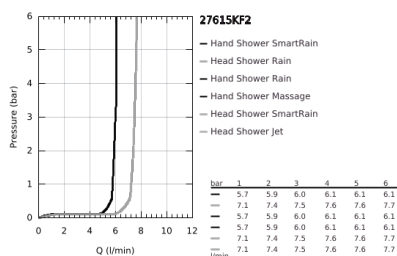

27 615 KF2 EUPHORIA SYSTEM 260 ΣΥΣΤΗΜΑ ΝΤΟΥΖ

ΠΕΡΙΓΡΑΦΗ ΠΡΟΪΟΝΤΟΣ

- Χρώμα: phantom black
- αποτελούμενο από :
 - horizontal swivable 450 mm shower arm
 - exposed Safety Mixer with Aquadimmer function
 - allows change between:
 - head shower Euphoria 260
 - spray patterns: Rain, SmartRain, Jet
 - maximum flow rate (at 3 bar): 7.5 l/min
 - με σφαιρική ένωση
 - γωνία περιστροφής ± 15°
 - hand shower Euphoria 110 Massage
 - spray patterns: Rain, Massage, SmartRain
 - maximum flow rate (at 3 bar): 8.5 l/min
 - adjustable in height with gliding element
 - shower hose Silverflex 1750 mm 1/2" x 1/2" (28 388)
 - AquaCalibrator limits maximum flow rate of system (at 3 bar): 8.5 l/min
 - GROHE EcoJoy - Less water, perfect flow
 - GROHE TurboStat - compact cartridge with wax thermoelement
 - διακόπτης ασφαλείας σε 38° C
 - GROHE SafeStop Plus - optional temperature limiter at 43°C included
 - GROHE CoolTouch - no risk of scalding
 - GROHE ProGrip - with knurled structure
 - GROHE DreamSpray - perfect spray pattern
 - GROHE SprayDimmer - stepless flow rate adjustment
 - Flexible Installation - 1 adjustable bracket for existing drill holes
 - Inner WaterGuide - inner insulation for surface protection
 - GROHE SpeedClean σύστημα αποφυγήςαλάτων ασβεστίου
 - TwistStop για την αποτροπήτης συστροφής του σπιράλ
- suitable for instantaneous heaters from 18 kW/h
- minimum flow rate 5 l/min.
- optional upgrade: GROHE EasyReach tray (26 362)
- professional exclusive