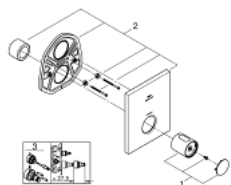

27 619 000 GROHTHERM F SAFETY MIXER TRIM

ΑΝΤΑΛΛΑΚΤΙΚΑ , Οκτωβρίου 2021 – τώρα

1: Temperature control handle (Αριθμός ανταλλακτικού 47900000)

2: Ροζέτα (Αριθμός ανταλλακτικού 47902000)

3: Σετ Προέκτασης 27.5mm (Αριθμός ανταλλακτικού 47781000)*

* Προαιρετικά εξαρτήματα