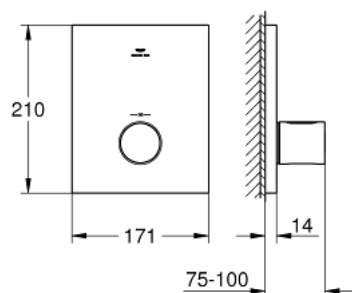

### ΠΕΡΙΓΡΑΦΗ ΠΡΟΪΟΝΤΟΣ

- Χρώμα: chrome
- for high-flow, multiple outlet custom shower applications
- requires separate volume controls
- for use with Rapido T rough-in box 35 500 000 sold separately
- Φινίρισμα GROHE LongLife
- διακόπτης ασφαλείας σε 38° C
- GROHE SafeStop Plus - optional temperature limiter at 43°C included
- metal handle for temperature control
- rectangular metal wall escutcheon with hidden fixing and hidden sealings
- flow rate:
  - - max. 53 l/min at 3 bar by using all 3 outlets at the same time
  - - bottom outlet 50 l/min. at 3 bar
  - - top outlets left/right, each 36 l/min. at 3 bar
- χωρίς εντοιχιζόμενο σετ εγκατάστασης