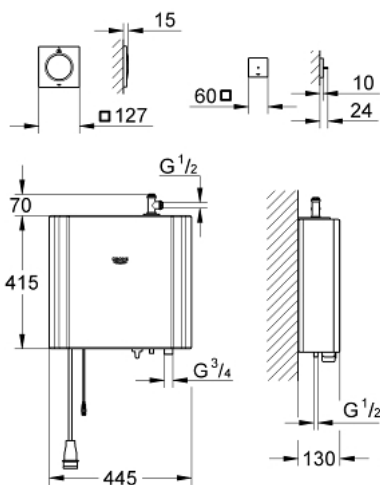

27 934 000 GROHE F-DIGITAL DELUXE GROHE F-DIGITAL ΑΤΜΟΓΕΝΝΗΤΡΙΑ

ΠΕΡΙΓΡΑΦΗ ΠΡΟΪΟΝΤΟΣ

- Χρώμα: chrome
- αποτελούμενο από :
 - steam generator
 - 415 x 445 x 130 mm
 - suitable for steam rooms up to 12.5 m³
 - supply voltage 400 V 3L+N+PE AC, 50 Hz
 - power 6.6 kW
 - water inlet 3/4"
 - operating pressure 1 – 5 bar (above pressure reducer)
 - automatic emptying
 - water outlet 1/2"
 - steam temperature: max. 55° C
 - steam outlet 1/2"
 - type of protection IP 23
 - έγκριση βάσει Ευρωπαϊκής Συμμόρφωσης (CE)
 - with connecting plug
 - steam outlet module with indentation for fragranced oil
 - 127 x 127 mm
 - σπείρωμα σύνδεσης 1/2"
 - temperature sensor module
 - 60 x 60 x 12 mm
 - GROHE SpeedClean σύστημα αποφυγήςκαλάτων ασβεστίου
 - Φινίρισμα GROHE LongLife
- requires rough-in set (29 074), F-digital Deluxe base unit box (26 374 or 36 397), Bluetooth unit (36 371) and various cable connections – all to be ordered separately due to individualised installation situation